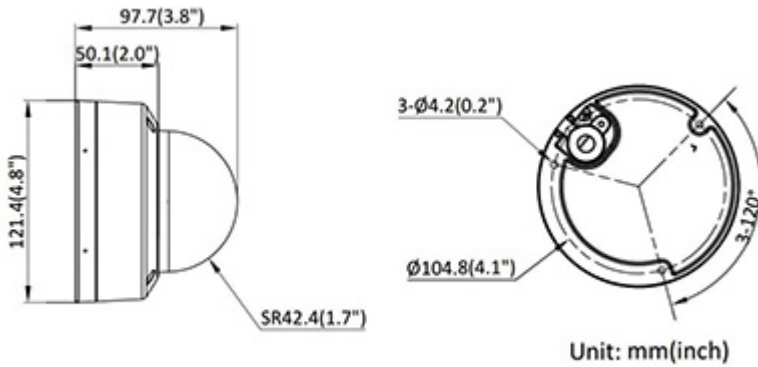

"Index of Protection":	IP67
Mechanical protection class:	IK10
Operation temp:	-30 °C ... 60 °C
Weight:	0.6 kg
Dimensions:	Ø 122 x 98 mm
Supported languages:	Polish, English, Bulgarian, Croatian, Czech, Danish, Estonian, Finnish, French, Greek, Spanish, Dutch, Lithuanian, Latvian, German, Norwegian, Portuguese, Russian, Romanian, Serbian, Slovak, Slovenian, Swedish, Turkish, Ukrainian, Hungarian, Vietnamese, Italian
Manufacturer / Brand:	Hikvision
SAP Code:	311325971
Guarantee:	3 years

Camera view after remove the Dome cover

Memory card slot and "Reset" button

Mounting side view

Dimensions

Camera connectors

User Manual

Code: DS-2CD2143G2-LIS2U(4MM)

IP VANDALPROOF CAMERA **DS-2CD2143G2-LIS2U(4MM)** Smart Hybrid Light AcuSense - 4 Mpx
Hikvision

In the kit

PACKAGE

Dimensions (L x W x H): 0x0x0 mm	Gross Weight: 0 kg
----------------------------------	--------------------