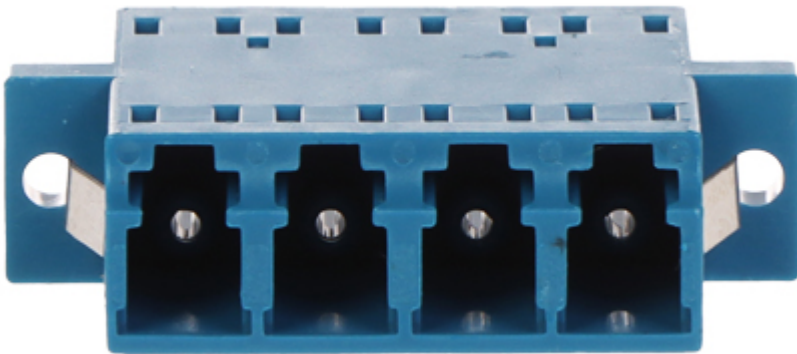

Single-mode adapter QUAD AD-4LC/4LC for connecting four pairs of LC type plugs.

Adapters can be easily installed in patch-panels to connect a patchcord with a pigtail spliced to the distribution cable.

Mounting holes allow to easy placement the adapter inside patch-panel.

Connector type:	LC quad
Construction:	single-mode

Housing type:	Plastic
Main features:	ceramic sleeve
Guarantee:	2 years

PACKAGE

Dimensions (L x W x H): 0x0x0 mm	Gross Weight: 0 kg
----------------------------------	--------------------