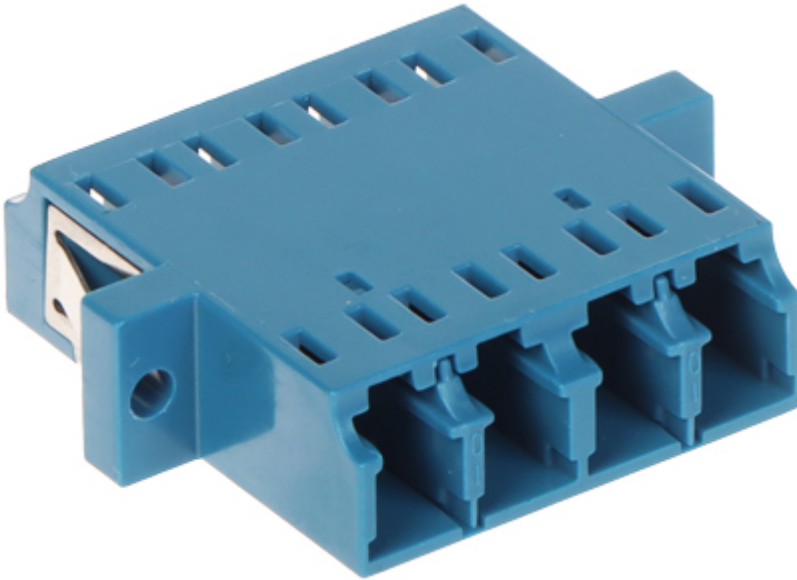

Single-mode adapter QUAD AD-4LC/4LC for connecting four pairs of LC type plugs.

Adapters can be easily installed in patch-panels to connect a patchcord with a pigtail spliced to the distribution cable.

Mounting holes allow to easy placement the adapter inside patch-panel.

Connector type:	LC quad
Construction:	single-mode

Housing type:	Plastic
Main features:	ceramic sleeve
Guarantee:	2 years

PACKAGE

Dimensions (L x W x H): 0x0x0 mm	Gross Weight: 0 kg
----------------------------------	--------------------