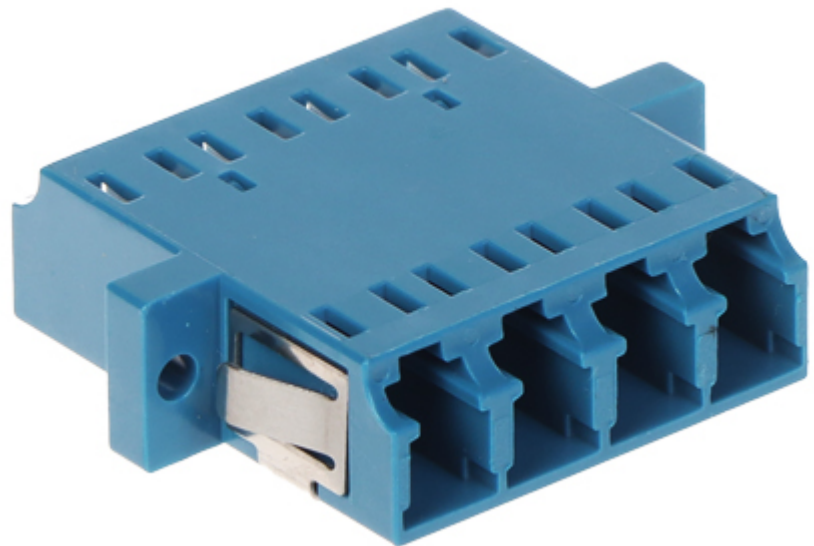

Single-mode adapter QUAD AD-4LC/4LC for connecting four pairs of LC type plugs.

Adapters can be easily installed in patch-panels to connect a patchcord with a pigtail spliced to the distribution cable.

Mounting holes allow to easy placement the adapter inside patch-panel.

Connector type:	LC quad
Construction:	single-mode

Housing type:	Plastic
Main features:	ceramic sleeve
Guarantee:	2 years

PACKAGE

Dimensions (L x W x H): 0x0x0 mm	Gross Weight: 0 kg
----------------------------------	--------------------