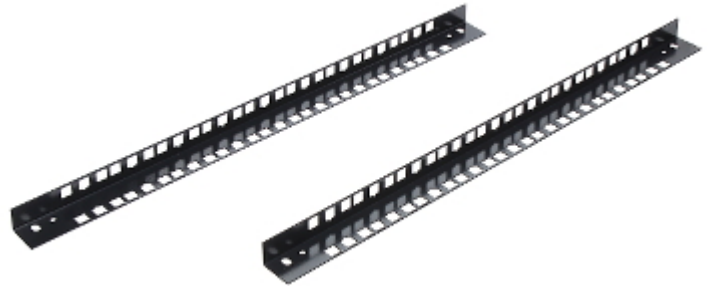

Code: A19PR/9U*P2

PROFILE **A19PR/9U*P2**

Extra mounting profiles designed for Rack EPRADO-R19-9U/450, EPRADO-R19-9U/600 cabinet, height 9 U.

In package:	2 pcs The price for package
Dimensions:	470 (9 U) x 31 x 21 mm
Material:	Steel
Color:	Black
Application:	<ul style="list-style-type: none">• EPRADO-R19-9U/450• EPRADO-R19-9U/600
Guarantee:	2 years