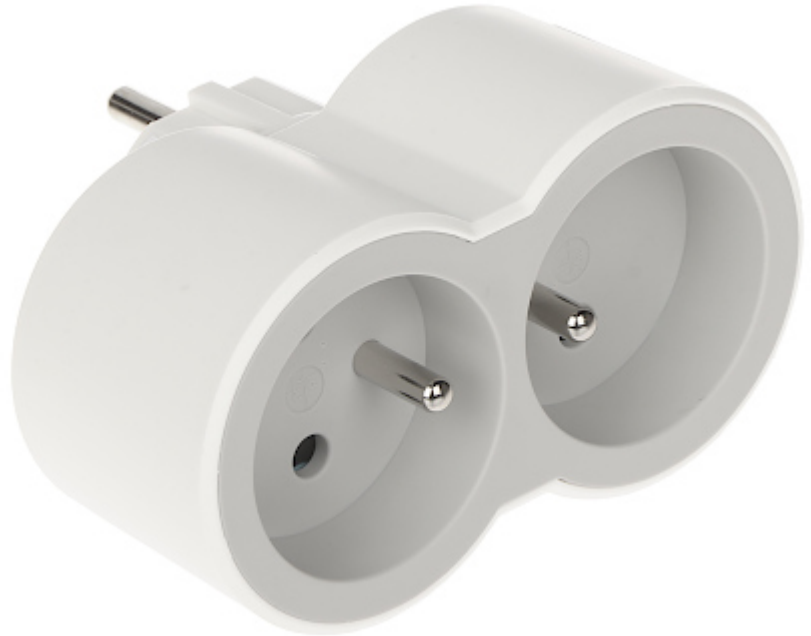

Code: LE-049431

MULTI-SOCKET PLUG **LE-049431** 3680 W LEGRAND

Vertical multi-socket plug.

| | |
|------------------------|-----------------|
| Rated voltage: | 230 V / 50 Hz |
| Maximal total load: | 3680 W |
| Total maximal current: | 16 A |
| Number of outlets: | 2 pcs 2P+Z |
| Socket type: | CEE 7/5 |
| Plug type: | CEE 7/7 |
| Grounding: | ✓ |
| Housing: | Plastic |
| Color: | White / Gray |
| Weight: | 0.084 kg |
| Dimensions: | 97 x 53 x 78 mm |
| Manufacturer / Brand: | LEGRAND |
| Guarantee: | 2 years |