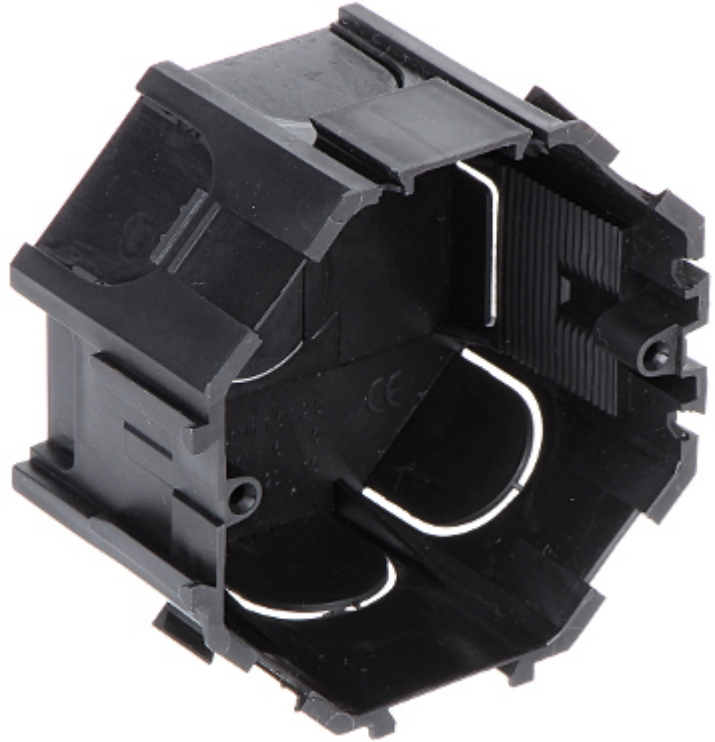

Code: LE-031301

FLUSH BOX **LE-031301** LEGRAND

Flush mounting box. Universal 1-gang box, can be fitted alongside one another.
Possibility of vertical or horizontal mounting.

| | |
|------------------------|---|
| Application: | Arteor, Galea Life, Mosaic, Vela, Valena, Niloé, Kaptika product series |
| "Index of Protection": | IP20 |
| Main features: | <ul style="list-style-type: none">• Flush-mounted• 2 fixing points |
| Material: | Plastic |
| Color: | Black |
| Weight: | 0.016 kg |
| Internal dimensions: | 67 x 62 x 40 mm |
| Dimensions: | 75 x 75 x 42 mm |
| Montage hole diameter: | Ø 80 mm |
| Manufacturer / Brand: | LEGRAND |
| Guarantee: | 2 years |