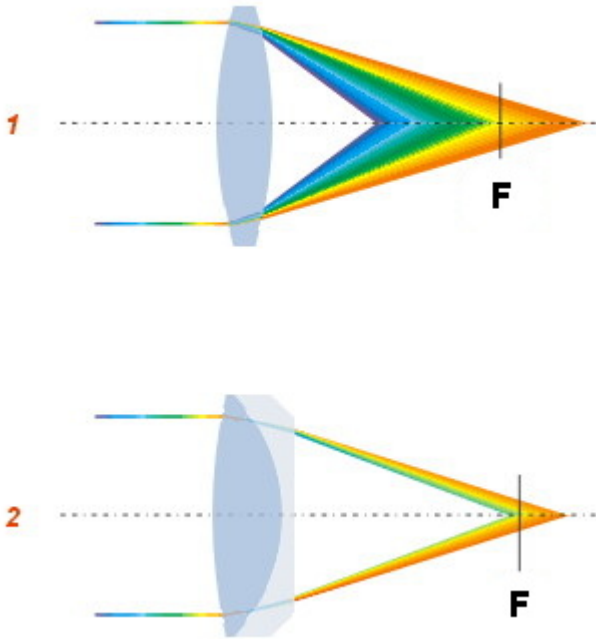

The picture shows the standard lenses system without IR correction (1), and IR corrected lenses (2):

PACKAGE

Dimensions (L x W x H): 0x0x0 mm	Gross Weight: 0 kg