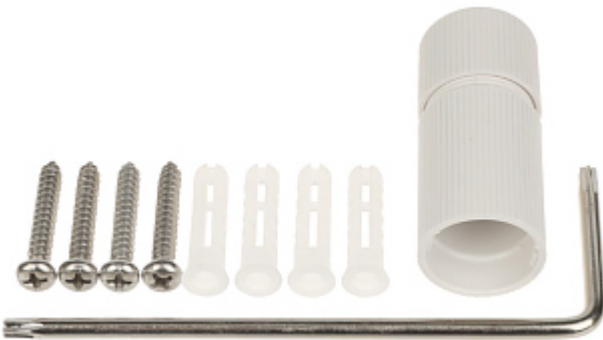

Memory card slot and "Reset" button:

Built-in alarm siren:

Internal view of the housing:

Camera mounting side view:

Camera connectors:

Connectors description:

Presentation of the TiOC technology used in the camera:

:
See how to initialize DAHUA cameras:
:
In the kit:

Example captures of device interface:

User Manual

Code: IPC-HDBW3849R1-ZAS-PV-27135-S5
IP VANDALPROOF CAMERA **IPC-HDBW3849R1-ZAS-PV-27135-S5** TiOC WizSense - 8.3 Mpx 4K
UHD 2.7 ... 13.5 mm - MOTOZOOM DAHUA