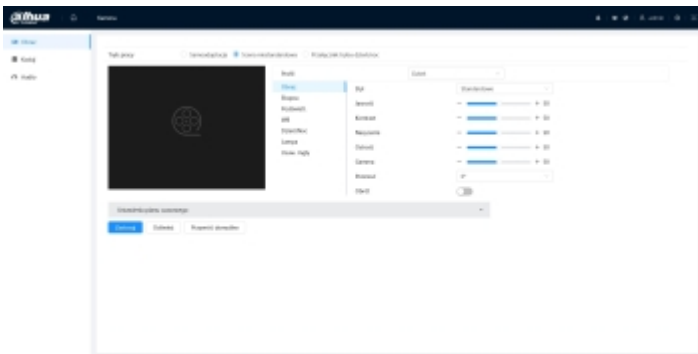

:
See how to initialize DAHUA cameras:
:
In the kit:

Example captures of device interface:

User Manual

Code: IPC-HDBW3849R1-ZAS-PV-27135-S5
IP VANDALPROOF CAMERA **IPC-HDBW3849R1-ZAS-PV-27135-S5** TiOC WizSense - 8.3 Mpx 4K
UHD 2.7 ... 13.5 mm - MOTOZOOM DAHUA