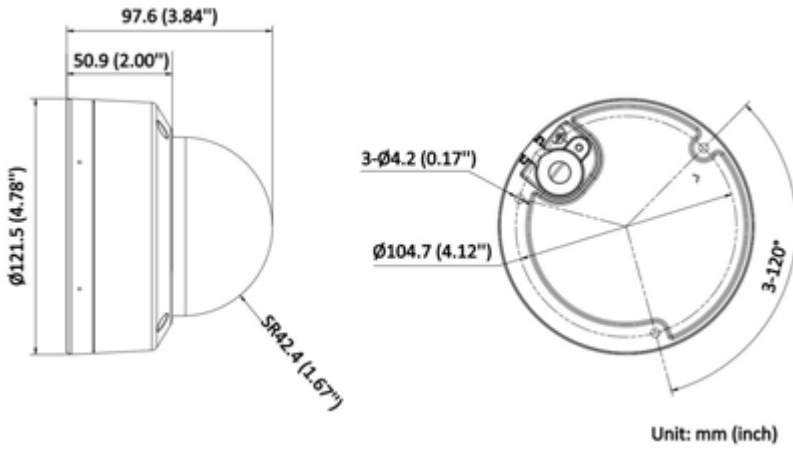

Standard:	IP
Resolution:	2560 x 1440 - 3.7 Mpx , 1920 x 1080 - 1080p 1280 x 720 - 720p
Sensor:	1/3 " Progressive Scan CMOS
Lens:	2.8 mm
View angle:	96 °
Range of IR illumination:	30 m
White light LED illuminator range:	30 m
Memory card slot:	—
Image compression method:	H.265+ / H.265 / H.264+ / H.264 / MJPEG
Alarm inputs / outputs:	—
Audio:	<ul style="list-style-type: none"> • Microphone built-in • Audio transmission via network • Compliance with the AAC standard • Noise and echo reduction
Main stream frame rate:	<ul style="list-style-type: none"> • 20 fps @ 4 Mpx • 25 fps @ 1080p
Network interface:	10/100 Base-T (RJ-45)

Guarantee:

2 years

Camera is out from clamping ring:

Mounting side view:

Dimensions:

In the kit:

PACKAGE

Dimensions (L x W x H): 0x0x0 mm	Gross Weight: 0 kg
----------------------------------	--------------------