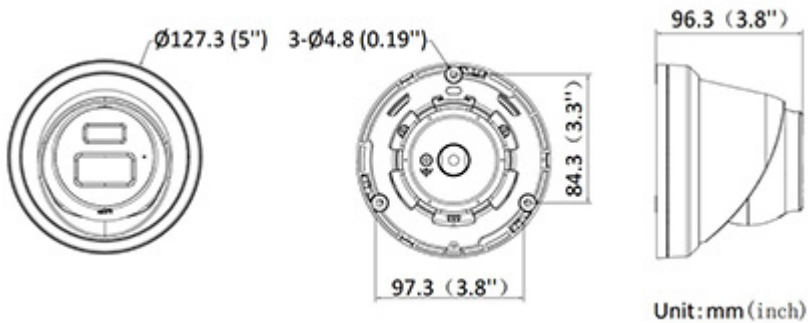

"Index of Protection":	IP67
Vandal-proof:	—
Operation temp:	-30 °C ... 60 °C
Weight:	0.73 kg
Dimensions:	Ø 127 x 96 mm
Supported languages:	Polish, English, Bulgarian, Croatian, Czech, Danish, Estonian, Finnish, French, Greek, Spanish, Dutch, Lithuanian, Latvian, German, Norwegian, Portuguese, Russian, Romanian, Serbian, Slovak, Slovenian, Swedish, Turkish, Ukrainian, Hungarian, Italian
Manufacturer / Brand:	Hikvision
SAP Code:	311319954
Guarantee:	<b>3 years</b>

Side view:

Memory card slot and "Reset" button:

Camera is out from clamping ring:

Mounting side view:

Dimensions:

In the kit:

# User Manual

Code: DS-2CD2326G2-I(2.8MM)(D)  
IP CAMERA **DS-2CD2326G2-I(2.8MM)(D)** ACUSENSE - 1080p Hikvision

---

## PACKAGE

Dimensions (L x W x H): 0x0x0 mm	Gross Weight: 0 kg
----------------------------------	--------------------