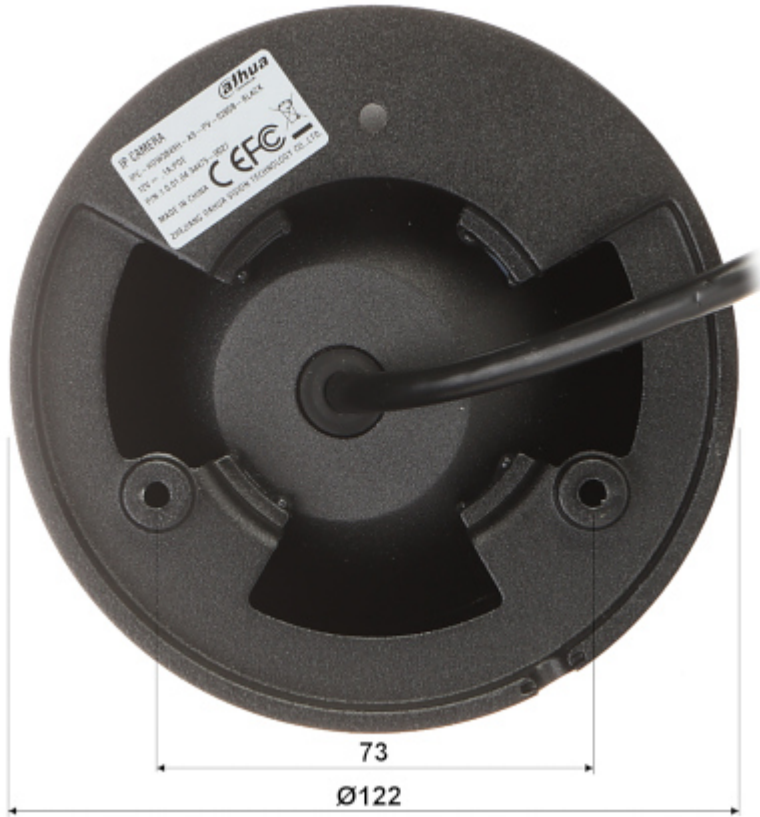

User Manual

Code: IPC-HDW3849H-AS-PV-0280B-BLACK
IP CAMERA **IPC-HDW3849H-AS-PV-0280B-BLACK** TiOC Full-Color - 8.3 Mpx 4K UHD 2.8 mm
DAHUA

Warning!

Please read the user manual included in this work as it contains important information related with safety of installation and use of the device.

Power supply:	<ul style="list-style-type: none"> • PoE (802.3af), • 12 V DC / 610 mA
Power consumption:	<ul style="list-style-type: none"> • ≤ 8.2 W @ PoE • ≤ 7.8 W @ 12 V
Housing:	Dome - Metal
Color:	Black
"Index of Protection":	IP67
Vandal-proof:	—
Operation temp:	-40 °C ... 60 °C
Weight:	0.74 kg
Dimensions:	Ø 122 x 111 mm
Supported languages:	Polish, English, Czech, French, Spanish, Dutch, German, Russian, Portuguese, Romanian, Ukrainian, Hungarian, Italian
Manufacturer / Brand:	DAHUA
Guarantee:	3 years

Side view:

Memory card slot and "Reset" button:

Camera is out from clamping ring:

Camera mounting side view:

Camera connectors:

Connectors description:

Presentation of the TiOC technology used in the camera:

:

See how to initialize DAHUA cameras:

:

In the kit:

Example captures of device interface:

User Manual

Code: IPC-HDW3849H-AS-PV-0280B-BLACK
IP CAMERA **IPC-HDW3849H-AS-PV-0280B-BLACK** TiOC Full-Color - 8.3 Mpx 4K UHD 2.8 mm
DAHUA