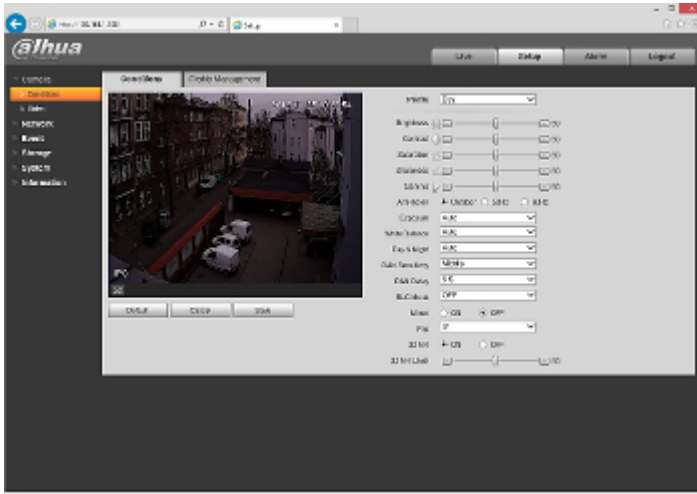

Side view:

Memory card slot and "Reset" button:

Camera is out from clamping ring:

Camera mounting side view:

Camera connectors:

Connectors description:

Presentation of the TiOC technology used in the camera:

:

See how to initialize DAHUA cameras:

:

In the kit:

Example captures of device interface:

User Manual

Code: IPC-HDW3849H-AS-PV-0280B-BLACK
IP CAMERA **IPC-HDW3849H-AS-PV-0280B-BLACK** TiOC Full-Color - 8.3 Mpx 4K UHD 2.8 mm
DAHUA