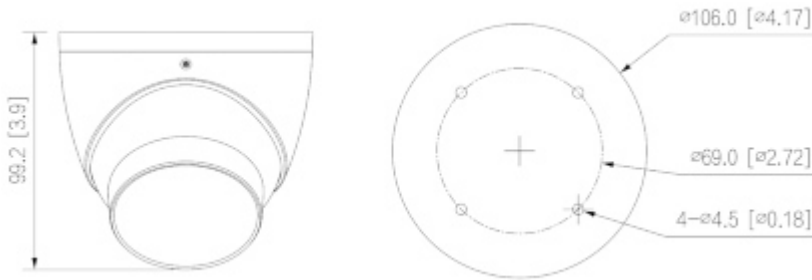

Power consumption:	<ul style="list-style-type: none"><li>• ≤ 7.8 W @ 12 V DC</li><li>• ≤ 9.1 W @ PoE</li></ul>
Housing:	Dome - Metal
Color:	White
"Index of Protection":	IP67
Operation temp:	-40 °C ... 60 °C
Weight:	0.55 kg
Dimensions:	Ø 106 x 99 mm
Supported languages:	Polish, English, Czech, French, Spanish, Dutch, German, Portuguese, Russian, Romanian, Turkish, Ukrainian, Hungarian, Italian
Manufacturer / Brand:	DAHUA
Guarantee:	<b>3 years</b>

Camera is out from clamping ring:

Memory card slot and "Reset" button:

Mounting dimensions:

Dimensions:

See how to initialize DAHUA cameras:

:

In the kit:

PACKAGE

Dimensions (L x W x H): 0x0x0 mm	Gross Weight: 0 kg
----------------------------------	--------------------