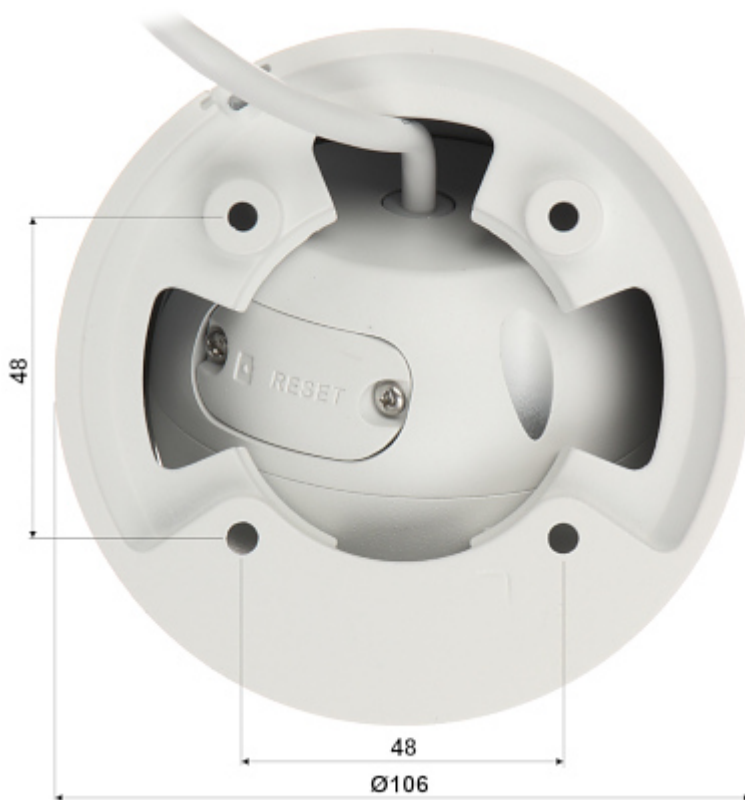

# User Manual

Code: IPC-HDW3842EM-S-0280B

IP CAMERA **IPC-HDW3842EM-S-0280B** WizSense - 8.3 Mpx 4K UHD 2.8 mm DAHUA

Power consumption:	<ul style="list-style-type: none"><li>• ≤ 7.8 W @ 12 V DC</li><li>• ≤ 9.1 W @ PoE</li></ul>
Housing:	Dome - Metal
Color:	White
"Index of Protection":	IP67
Operation temp:	-40 °C ... 60 °C
Weight:	0.55 kg
Dimensions:	Ø 106 x 99 mm
Supported languages:	Polish, English, Czech, French, Spanish, Dutch, German, Portuguese, Russian, Romanian, Turkish, Ukrainian, Hungarian, Italian
Manufacturer / Brand:	DAHUA
Guarantee:	<b>3 years</b>

Camera is out from clamping ring:

Memory card slot and "Reset" button:

Mounting dimensions:

Dimensions:

See how to initialize DAHUA cameras:

:

In the kit:

PACKAGE

Dimensions (L x W x H): 0x0x0 mm	Gross Weight: 0 kg
----------------------------------	--------------------