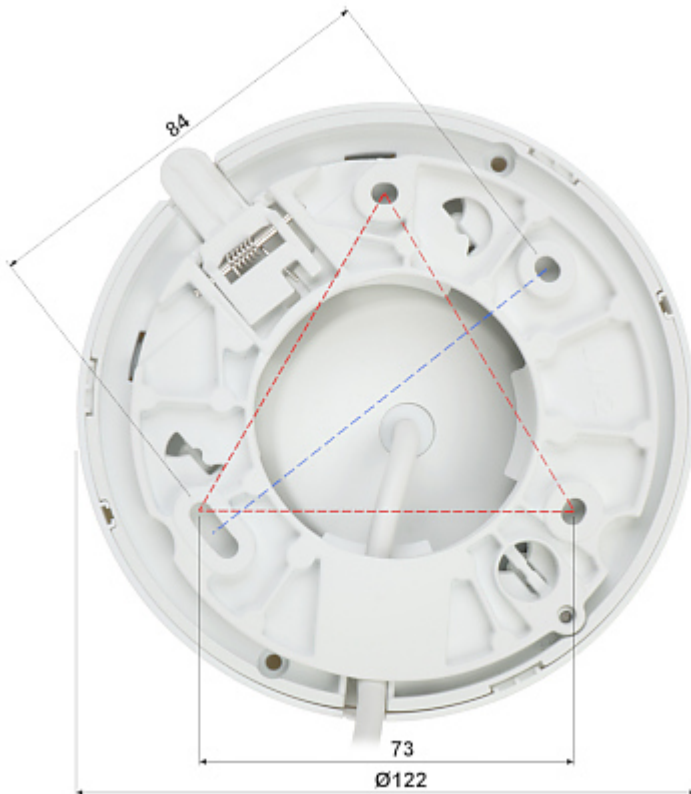

Guarantee:	3 years
------------	---------

Camera is out from clamping ring:

Memory card slot and "Reset" button:

Mounting dimensions:

See how to initialize DAHUA cameras:

:

In the kit:

Example captures of device interface: