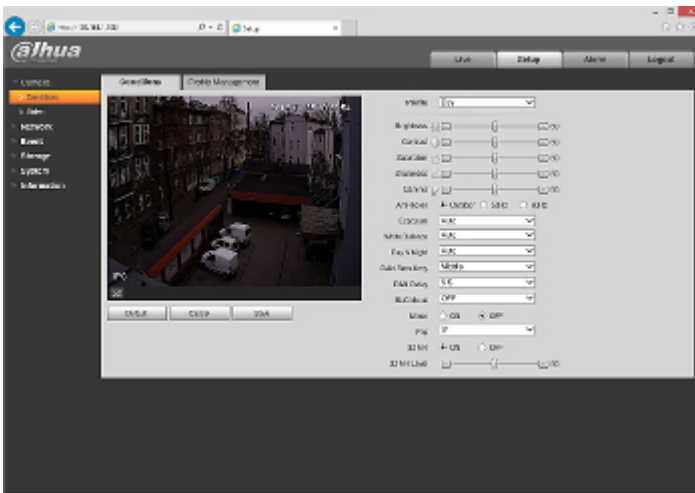

Guarantee:	3 years
------------	---------

Camera is out from clamping ring:

Memory card slot and "Reset" button:

Mounting dimensions:

See how to initialize DAHUA cameras:

:

In the kit:

Example captures of device interface: