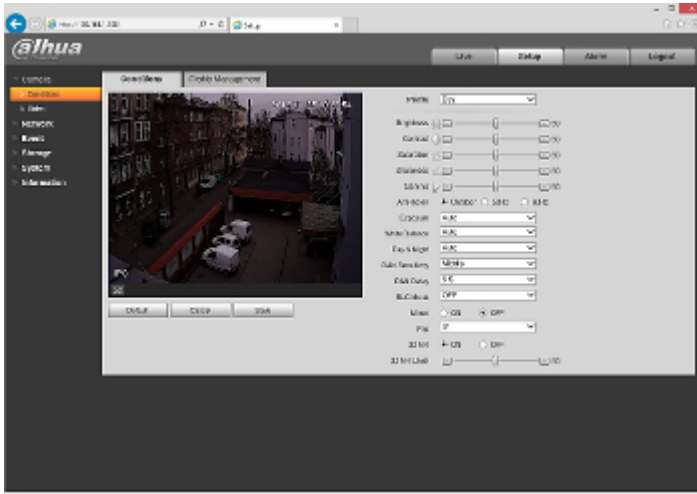

Side view:

Memory card slot:

Camera mounting side view:

Camera connectors:

Connectors description:

Presentation of the TiOC technology used in the camera:

:

See how to initialize DAHUA cameras:

:

In the kit:

Example captures of device interface:

User Manual

Code: IPC-HFW3849T1-AS-PV-0360B
IP CAMERA **IPC-HFW3849T1-AS-PV-0360B** TiOC Full-Color - 8.3 Mpx 4K UHD 3.6 mm DAHUA

PACKAGE

Dimensions (L x W x H): 0x0x0 mm	Gross Weight: 0 kg
----------------------------------	--------------------