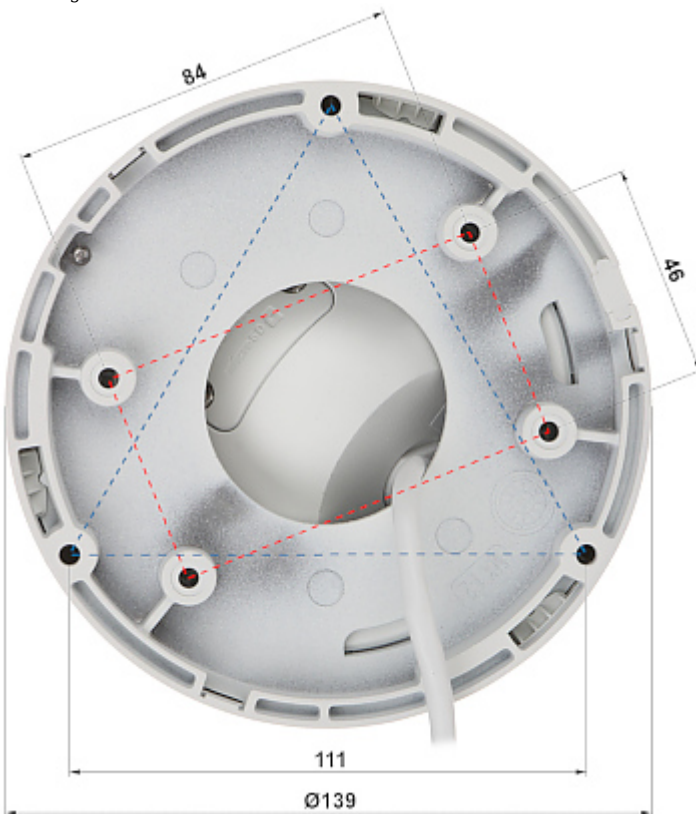

Camera is out from clamping ring:

Memory card slot and "Reset" button:

Camera connectors:

Mounting side view:

In the kit:

PACKAGE

Dimensions (L x W x H): 0x0x0 mm	Gross Weight: 0 kg
----------------------------------	--------------------