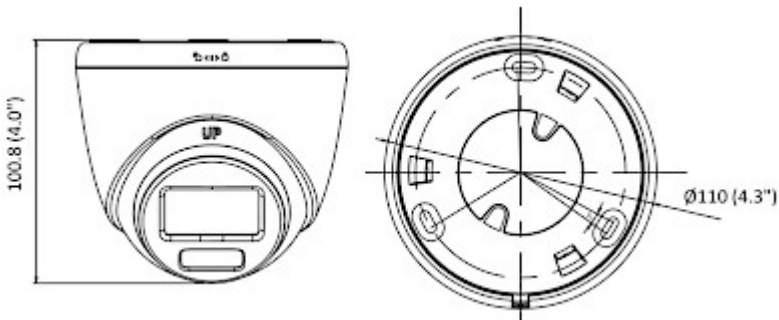

Mounting side view:

Camera dimensions:

In the kit:

PACKAGE

Dimensions (L x W x H): 0x0x0 mm	Gross Weight: 0 kg
----------------------------------	--------------------