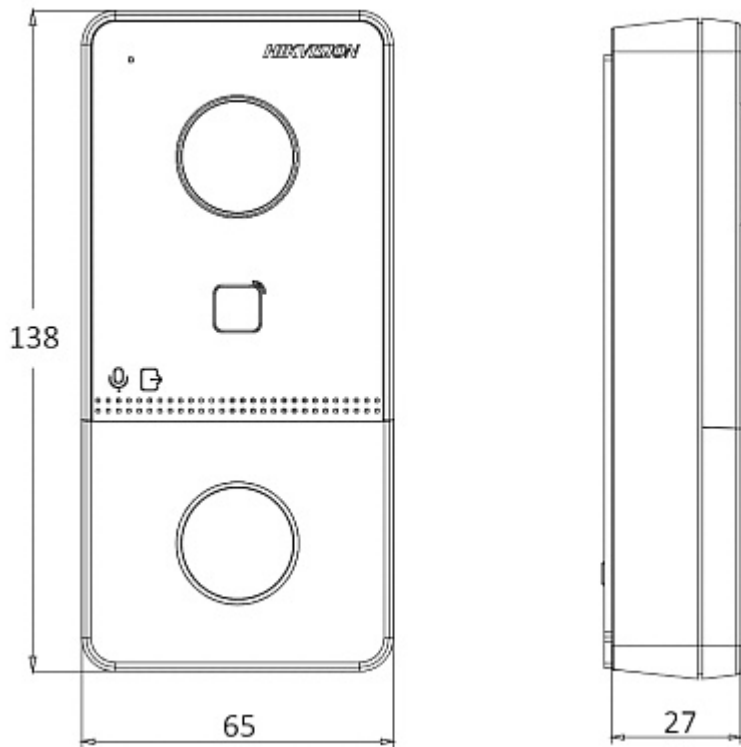

Front panel:

Rear view:

Connectors:

Connectors:

In the kit:

PACKAGE

Dimensions (L x W x H): 0x0x0 mm	Gross Weight: 0 kg
----------------------------------	--------------------