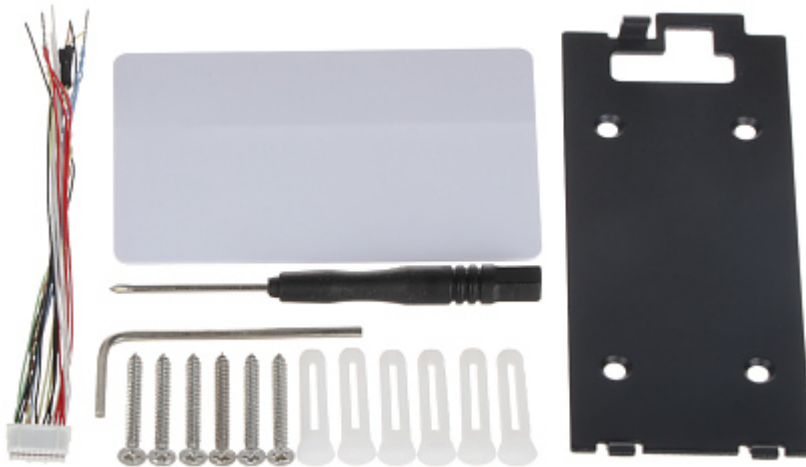

Front panel:

Rear view:

Connectors:

Connectors:

In the kit:

PACKAGE

Dimensions (L x W x H): 0x0x0 mm	Gross Weight: 0 kg
----------------------------------	--------------------