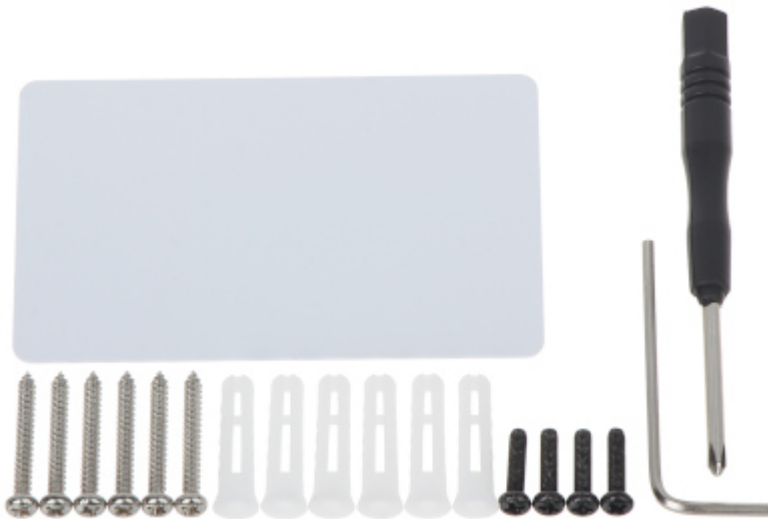

Front panel:

Rear view:

Internal view (after open the enclosure):

Connectors:

In the kit:

PACKAGE

User Manual

Code: DS-KV8413-WME1(B)
WIRELESS VIDEO DOORPHONE **DS-KV8413-WME1(B)** Wi-Fi / IP Hikvision