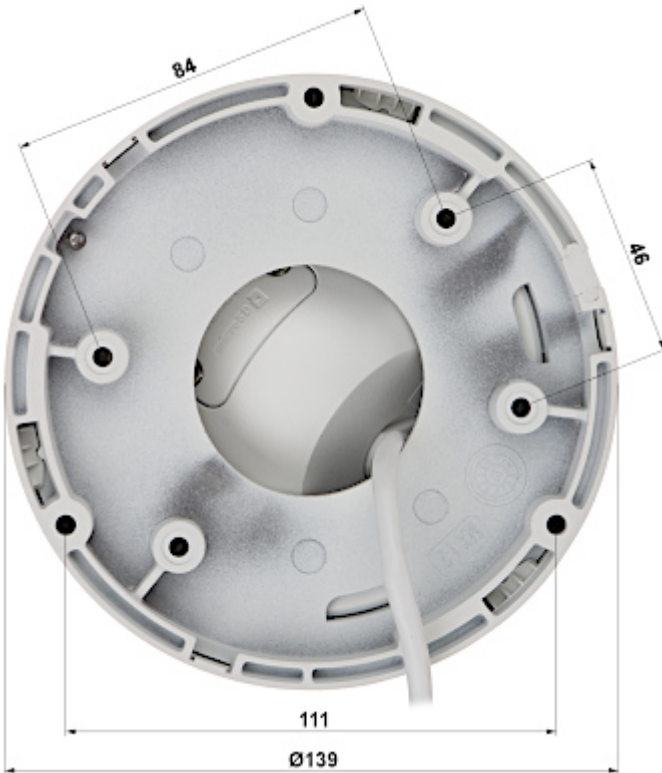

SAP Code:	311313723
Guarantee:	3 years

Camera is out from clamping ring:

Memory card slot:

Mounting side view:

Camera dimensions:

In the kit:

PACKAGE

Dimensions (L x W x H): 0x0x0 mm	Gross Weight: 0 kg
----------------------------------	--------------------