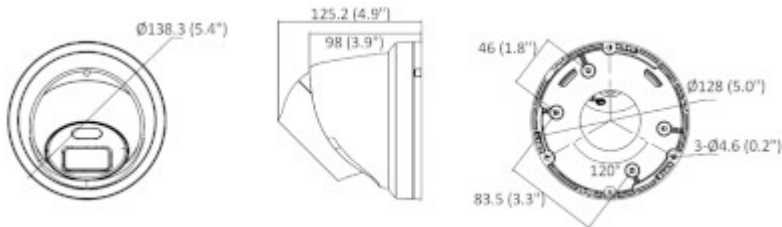

SAP Code:	311313723
Guarantee:	3 years

Camera is out from clamping ring:

Memory card slot:

Mounting side view:

Camera dimensions:

In the kit:

PACKAGE

Dimensions (L x W x H): 0x0x0 mm	Gross Weight: 0 kg
----------------------------------	--------------------