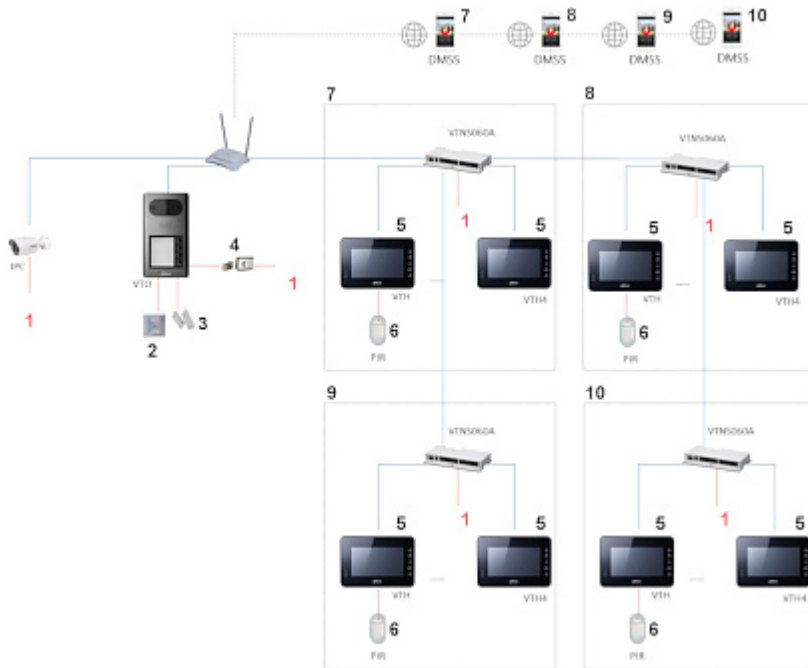

The device works with video doorphones, and other DAHUA panels. Video Doorphone is mounted in a surface housing.

ATTENTION! The device does not support the Dahua analogue system.

Compatibility:	DAHUA
Sensor:	1/2.8 ", 2 Mpx CMOS
View angle:	134 °
Image compression method:	H.264
IR illuminator:	✓
proximity reader built-in:	Access control cards - 13.56 MHz S50
The number of subscribers served:	4
UTP category:	UTP cat. 5e
Main features:	<ul style="list-style-type: none"> • It can only work with the mobile application, without the VTH monitor • The function of the monitor with the ability to open the door can be a smartphone, tablet or the VTH indoor panel • Bidirectional communication, • Microphone built-in, • Speakers built-in, • Tamper detection - opening the enclosure, • Vandal-proof front panel, • Output for the additional lock release button
Mobile phones support:	Port no.: 37777 or access by a cloud (P2P) • Android: Free application DMSS • iOS (iPhone): Free application DMSS

Front view:

Side view:

Rear view:

Connectors view:

View after open the front cover:

Dimensions:

Connection schematic diagram:

1. Power supply
 2. Exit button
 3. Reed switch
 4. Door lock (strike)
 5. Indoor Panel
 6. Motion detector
 7. Apartment No. 1
 8. Apartment No. 2
 9. Apartment No. 3
 10. Apartment No. 4
- In the kit:

PACKAGE

Dimensions (L x W x H): 0x0x0 mm	Gross Weight: 0 kg
----------------------------------	--------------------

User Manual

Code: VTO3211D-P4-S1
VIDEO DOORPHONE **VTO3211D-P4-S1** DAHUA
