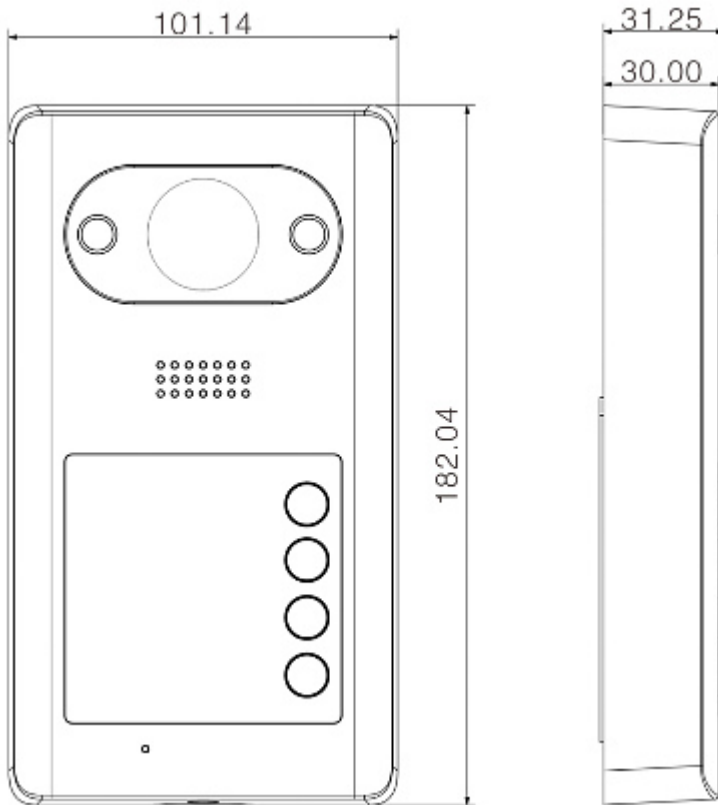

Power supply:	<ul style="list-style-type: none"> • PoE (802.3af), • 12 V DC / 500 mA
Power consumption:	≤ 6 W
Housing:	Zinc alloy, Waterproof
Color:	Graphite
"Index of Protection":	IP65 - after additional sealing the housing connection with the mounting surface, e.g. with silicone
Mechanical strength:	IK08
Operation temp:	-30 °C ... 60 °C
Weight:	0.46 kg
Dimensions:	182 x 101 x 31 mm
Supported languages:	Polish, English, Bulgarian, Czech, Finnish, Slovenian, Slovak, Hungarian
Manufacturer / Brand:	DAHUA
Guarantee:	3 years

Front view:

Side view:

Rear view:

Connectors view:

View after open the front cover:

Dimensions:

Connection schematic diagram:

1. Power supply
 2. Exit button
 3. Reed switch
 4. Door lock (strike)
 5. Indoor Panel
 6. Motion detector
 7. Apartment No. 1
 8. Apartment No. 2
 9. Apartment No. 3
 10. Apartment No. 4
- In the kit:

PACKAGE

Dimensions (L x W x H): 0x0x0 mm	Gross Weight: 0 kg
----------------------------------	--------------------

User Manual

Code: VTO3211D-P4-S1
VIDEO DOORPHONE **VTO3211D-P4-S1** DAHUA
