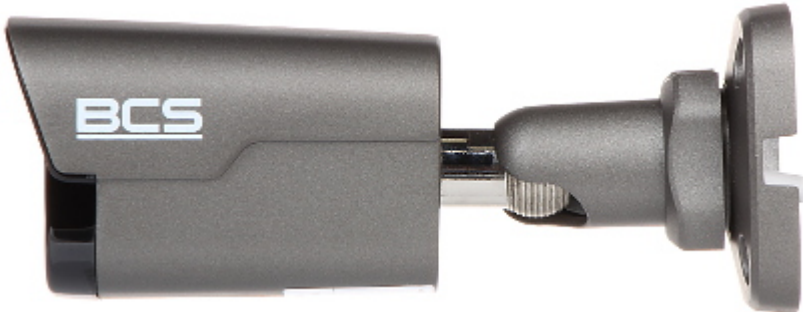

Side view:

Mounting side view: