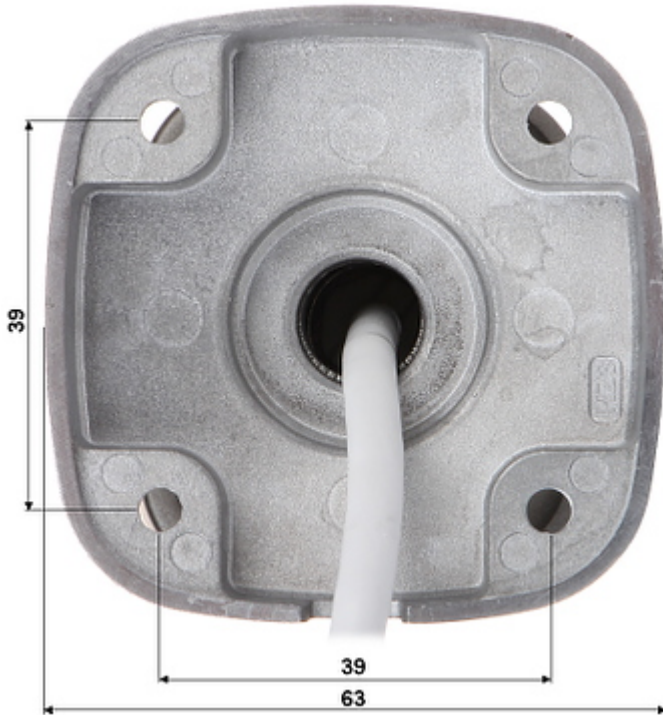

Mounting side view:

Connectors description: