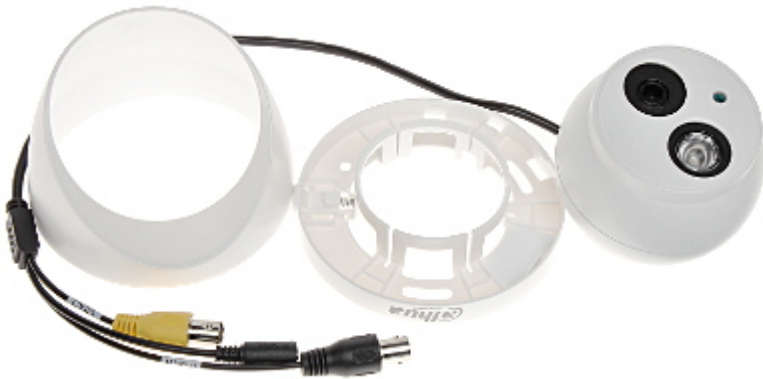

Power supply:	12 V DC / 460 mA
Power consumption:	≤ 5.5 W
Housing:	Dome, Metal / Plastic
Vandal-proof:	—
Color:	White
Operation temp:	-30 °C ... 60 °C
Weight:	0.32 kg
Dimensions:	Ø 110 x 95 mm
Manufacturer / Brand:	DAHUA
Guarantee:	3 years

Camera is out from clamping ring:

Mounting side view: