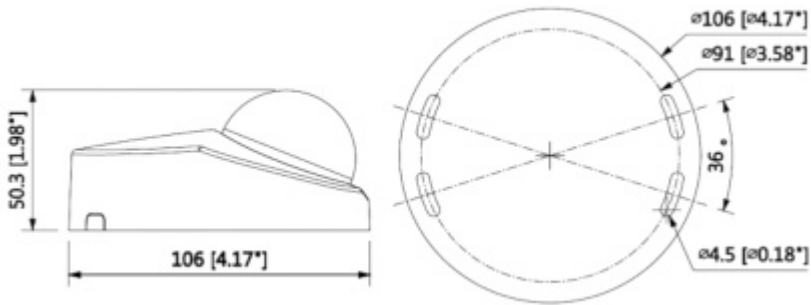

The camera has a very flat profile, it's only 51 mm out from the ceiling.

Camera view after remove the Dome cover:

Memory card slot:

Mounting side view:

Camera dimensions:

In the kit:

PACKAGE

Dimensions (L x W x H): 0x0x0 mm	Gross Weight: 0 kg
----------------------------------	--------------------