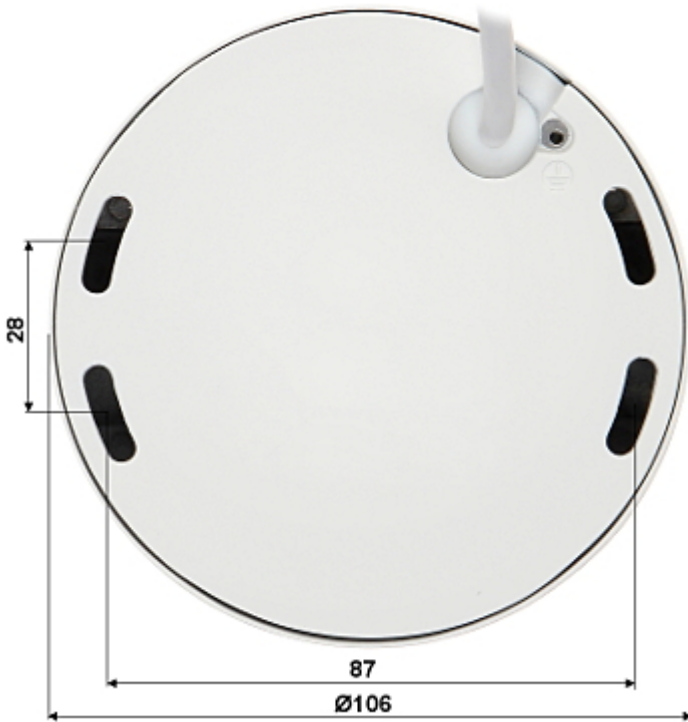

The camera has a very flat profile, it's only 51 mm out from the ceiling.

RTSP URL:	rtsp://admin:haslo@192.168.1.108:554/cam/realmonitor?channel=1&subtype=0 - Main stream rtsp://admin:haslo@192.168.1.108:554/cam/realmonitor?channel=1&subtype=1 - Sub stream
Main features:	<ul style="list-style-type: none"> <li>• WDR - 120 dB - Wide Dynamic Range</li> <li>• 3D-DNR - Digital Noise Reduction</li> <li>• ROI - improve the quality of selected parts of image</li> <li>• BLC/HLC - Back Light / High Light Compensation</li> <li>• ICR - Movable InfraRed filter</li> <li>• Possibility to change the resolution, quality and bit rate</li> <li>• Audio detection</li> <li>• Configurable Privacy Zones</li> <li>• Mirror - Mirror image</li> <li>• Motion Detection</li> <li>• Intelligent image analysis : face detection, scene changing, crossing the line (tripwire), intrusion, abandoned/missing object</li> </ul>
Power supply:	<ul style="list-style-type: none"> <li>• PoE (802.3af),</li> <li>• 12 V DC / 380 mA</li> </ul>
Power consumption:	≤ 4.5 W
Housing:	Dome, Metal
Color:	White
Vandal-proof:	IK10
"Index of Protection":	IP66
Operation temp:	-30 °C ... 60 °C
Weight:	0.33 kg
Dimensions:	Ø 106 x 51 mm
Supported languages:	English, Polish
Manufacturer / Brand:	BCS
Guarantee:	<b>3 years</b>

Camera view after remove the Dome cover:

Memory card slot:

Mounting side view:

Camera dimensions:

In the kit:

PACKAGE

Dimensions (L x W x H): 0x0x0 mm	Gross Weight: 0 kg
----------------------------------	--------------------