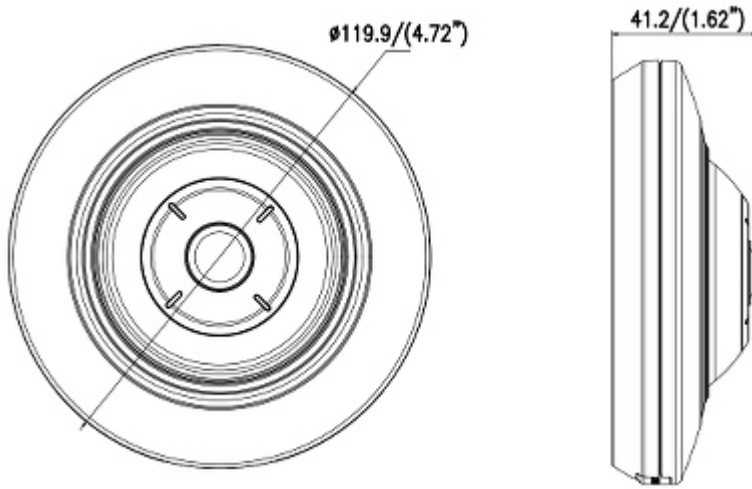

# User Manual

Code: DS-2CD2955FWD(1.05MM)  
IP CAMERA **DS-2CD2955FWD(1.05MM)** - 5 Mpx Hikvision

ONVIF:	2.6
Main features:	<ul style="list-style-type: none"><li>• Intelligent image analysis : crossing the line (tripwire), intrusion</li><li>• 3D-DNR - Digital Noise Reduction</li><li>• WDR - 120 dB - Wide Dynamic Range</li><li>• BLC - Back Light Compensation</li><li>• Anti-Flicker - The technology eliminates the tiring eyes flickering image effect</li><li>• ROI - improve the quality of selected parts of image</li><li>• F-DNR (Defog) - Reduction of image noise caused by precipitation</li><li>• Possibility to change the resolution, quality and bit rate</li><li>• Time mark and image description</li><li>• Image rotation and mirror</li><li>• Configurable: brightness, contrast, saturation</li><li>• Privacy zones</li><li>• Motion Detection</li><li>• IP addresses filtering</li></ul>
Vandal-proof:	—
Power supply:	<ul style="list-style-type: none"><li>• PoE (802.3af),</li><li>• 12 V DC / 460 mA</li></ul>
Power consumption:	$\leq 6.7 \text{ W @ PoE}$ $\leq 5 \text{ W @ 12 V DC}$
Housing:	Dome - Metal
Color:	White
Operation temp:	-10 °C ... 50 °C
Weight:	0.29 kg
Dimensions:	Ø 120 x 41 mm
Supported languages:	English, Bulgarian, Croatian, Czech, Danish, Estonian, Finnish, French, Greek, Spanish, Dutch, Lithuanian, Latvian, German, Norwegian, Polish, Portuguese, Russian, Romanian, Serbian, Slovak, Slovenian, Swedish, Turkish, Hungarian, Italian
Manufacturer / Brand:	Hikvision
SAP Code:	300821639
Guarantee:	<b>3 years</b>

Mounting side view:

Memory card slot:

Camera dimensions:

In the kit:

PACKAGE

Dimensions (L x W x H): 0x0x0 mm	Gross Weight: 0 kg
----------------------------------	--------------------