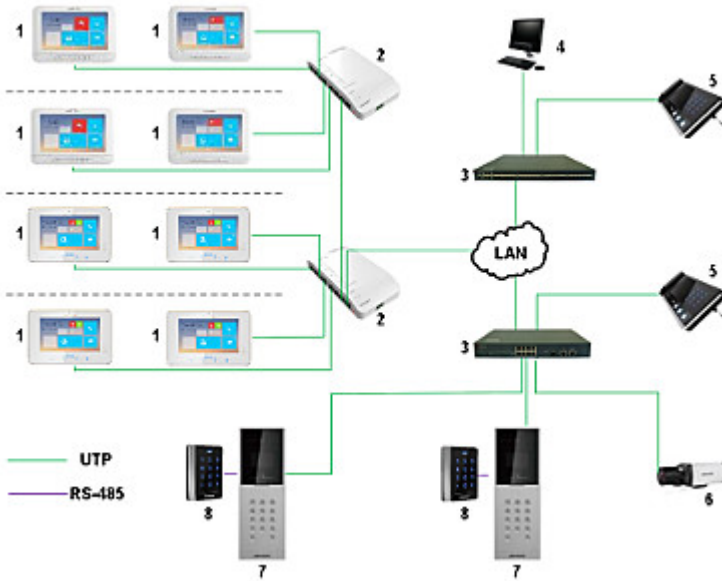

The DS-KH6210-L panel has been designed to create a simple and effective system of local communication. The device cooperates with video doorphones, and other panels working in Hikvision IP standard. It can be also used as simple alarm control panel, or notification module by the support 2 alarm inputs. The device is fully configurable via the **iVMS4200** software. In addition, the device has the ability to work with the **Hik-Connect** application on mobile devices.

Compatibility:	Hikvision IP Video Doorphones
Shield:	7 " TFT-LCD color matrix
Resolution:	800 x 480
Internal memory:	256 MB (built-in)
Main features:	<ul style="list-style-type: none"> • Microphone built-in, • Speakers built-in, • Bidirectional communication, • Smooth adjustment of monitor parameters: image brightness, ring tone volume and conversation volume, • Automatically capture and save images after the bell button pressing, • IP Hikvision cameras support, • The ability of direct communication between two or more panels, • The device is fully configurable via the iVMS4200 software. • In addition, the device has the ability to work with the Hik-Connect application on mobile devices
Controlling:	Large, readable buttons
Default administrator password:	123456
Default password for securing the zone:	123456
Alarm inputs:	2
Power supply:	<ul style="list-style-type: none"> • 12 V DC / 830 mA, • 24 V PoE
Color:	White
Operation temp:	-10 °C ... 55 °C

Front view:

Rear view:

Device connectors:

Example of application:

1. DS-KH6210-L
 2. Switch dedicated to the HIKVISION video intercom systems
 3. Switch
 4. Remote client
 5. System management center
 6. IP Camera
 7. Video doorphone
 8. Reader with keypad
- In the kit: