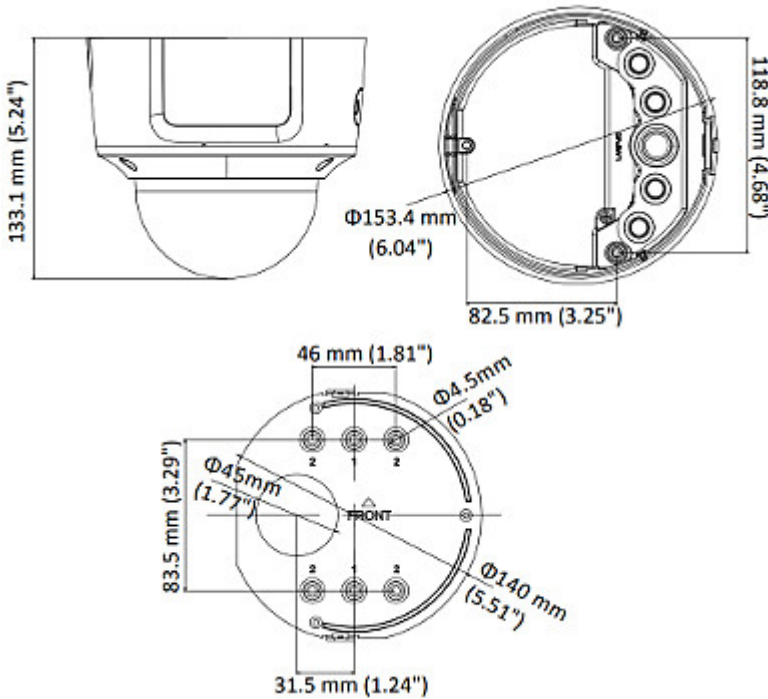

DELTA-OPTI Monika Matysiak; <https://www.delta.poznan.pl>  
POL; 60-713 Poznań; Graniczna 10  
e-mail: [delta-opti@delta.poznan.pl](mailto:delta-opti@delta.poznan.pl); tel: +(48) 61 864 69 60

Operation temp:	-30 °C ... 60 °C
Weight:	1.33 kg
Dimensions:	Ø 153 x 133 mm
Supported languages:	Polish, English, Bulgarian, Croatian, Czech, Danish, Estonian, Finnish, French, Greek, Spanish, Dutch, Lithuanian, Latvian, German, Norwegian, Portuguese, Russian, Romanian, Serbian, Slovak, Slovenian, Swedish, Turkish, Hungarian, Italian
Manufacturer / Brand:	Hikvision
SAP Code:	300821039
Guarantee:	<b>3 years</b>

Camera view after remove the Dome cover:

CVBS, SPOT output:

Memory card slot:

Mounting side view:

Bottom view (after remove the cover):

Camera connectors:

Dimensions:

In the kit:

# User Manual

Code: DS-2CD2755FWD-IZS(2.8-12mm)  
IP VANDALPROOF CAMERA **DS-2CD2755FWD-IZS(2.8-12mm)** - 6.3 Mpx Hikvision

---

## PACKAGE

Dimensions (L x W x H): 0x0x0 mm	Gross Weight: 0 kg
----------------------------------	--------------------