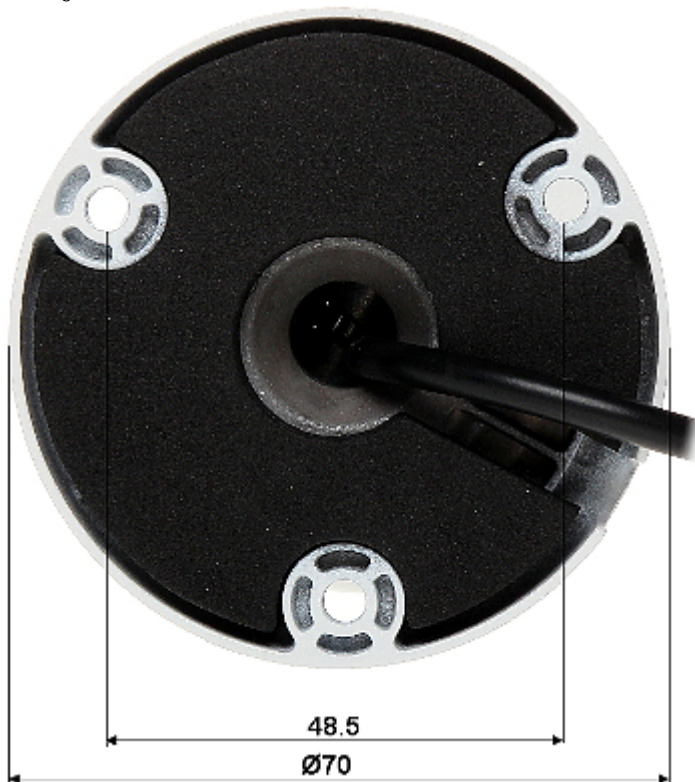

Camera is according to IP67 Index of Protection norm.

**Attention!** In 4 Mpx resolution camera works only with DAHUA recorders supporting that resolution.

Standard:	HD-CVI, PAL
Matrix size:	4.1 Mpx
Sensor:	1/3 " Progressive Scan CMOS
Resolution:	2560 x 1440 - 3.7 Mpx , 1920 x 1080 - 1080p 1280 x 720 - 720p 960 x 576 - 960H, PAL
Video output:	HD-CVI / PAL - 1 Vpp / 75 Ω
Lens:	3.6 mm
View angle:	<ul style="list-style-type: none"> <li>• 79 ° (manufacturer data)</li> <li>• 77 ° (our tests result)</li> </ul>
S/N ratio:	> 65 dB
Range of IR illumination:	30 m
IR illuminator power adjustment:	Automatic
IR illuminator support:	ICR - Movable InfraRed filter
Main features:	<ul style="list-style-type: none"> <li>• WDR - 120 dB - Wide Dynamic Range</li> <li>• 2D-DNR / 3D-DNR - Digital Noise Reduction</li> <li>• BLC/HLC - Back Light / High Light Compensation</li> <li>• ICR - Movable InfraRed filter</li> <li>• Sharpness - sharper image outlines</li> <li>• AGC - Automatic Gain Control</li> <li>• Privacy zones</li> <li>• Mirror - Mirror image</li> <li>• Auto White Balance</li> </ul>
OSD menu:	OSD menu available via recorder

Power supply:	12 V DC / 490 mA
Power consumption:	≤ 4.9 W
Housing:	Compact, Aluminum
Color:	White
"Index of Protection":	IP67
Operation temp:	-40 °C ... 60 °C
Weight:	0.39 kg
Dimensions:	165 x 70 x 72 mm
Supported languages:	English, Chinese, French, Spanish, Japanese, Korean, German, Polish, Portuguese, Russian, Italian
Manufacturer / Brand:	DAHUA
Guarantee:	<b>3 years</b>

Front view:

Side view:

Mounting side view:

Dimensions:

In the kit: