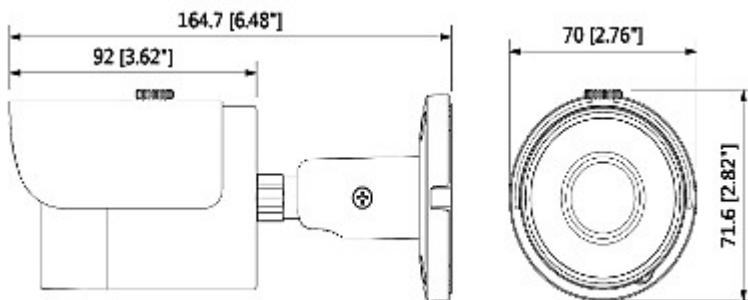

Camera is according to IP67 Index of Protection norm.

**Attention!** In 4 Mpx resolution camera works only with DAHUA recorders supporting that resolution.

Standard:	HD-CVI, PAL
Matrix size:	4.1 Mpx
Sensor:	1/3 " Progressive Scan CMOS
Resolution:	2560 x 1440 - 3.7 Mpx , 1920 x 1080 - 1080p 1280 x 720 - 720p 960 x 576 - 960H, PAL
Video output:	HD-CVI / PAL - 1 Vpp / 75 Ω
Lens:	3.6 mm
View angle:	<ul style="list-style-type: none"> <li>• 79 ° (manufacturer data)</li> <li>• 77 ° (our tests result)</li> </ul>
S/N ratio:	> 65 dB
Range of IR illumination:	30 m
IR illuminator power adjustment:	Automatic
IR illuminator support:	ICR - Movable InfraRed filter
Main features:	<ul style="list-style-type: none"> <li>• WDR - 120 dB - Wide Dynamic Range</li> <li>• 2D-DNR / 3D-DNR - Digital Noise Reduction</li> <li>• BLC/HLC - Back Light / High Light Compensation</li> <li>• ICR - Movable InfraRed filter</li> <li>• Sharpness - sharper image outlines</li> <li>• AGC - Automatic Gain Control</li> <li>• Privacy zones</li> <li>• Mirror - Mirror image</li> <li>• Auto White Balance</li> </ul>
OSD menu:	OSD menu available via recorder

Power supply:	12 V DC / 490 mA
Power consumption:	≤ 4.9 W
Housing:	Compact, Aluminum
Color:	White
"Index of Protection":	IP67
Operation temp:	-40 °C ... 60 °C
Weight:	0.39 kg
Dimensions:	165 x 70 x 72 mm
Supported languages:	English, Chinese, French, Spanish, Japanese, Korean, German, Polish, Portuguese, Russian, Italian
Manufacturer / Brand:	DAHUA
Guarantee:	<b>3 years</b>

Front view:

Side view:

Mounting side view:

Dimensions:

In the kit:

## PACKAGE

Dimensions (L x W x H): 0x0x0 mm	Gross Weight: 0 kg
----------------------------------	--------------------