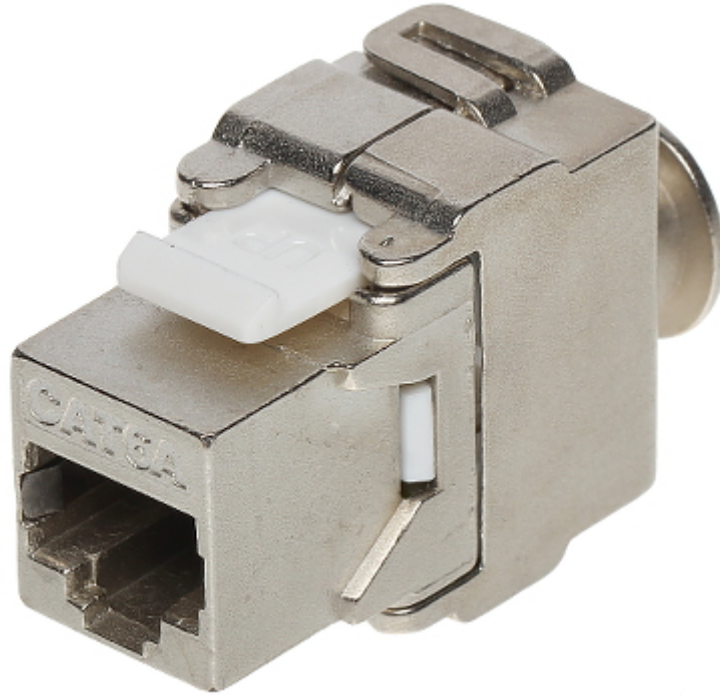

Code: FX-RJ45-6A-01*P50

KEYSTONE CONNECTOR **FX-RJ45-6A-01*P50**

In package:	50 pcs The price for package
Connector type:	Socket RJ45
Color:	Silver
Wire mounting:	KRONE quick-connector - locked
Application:	<ul style="list-style-type: none"> • Patch panel Keystone, • FTP kat. 6
Impedance:	100 Ω
Material:	Metal / Plastic
Main features:	<ul style="list-style-type: none"> • Very easy and quick installation without any tools • Corrosion resistance • Keystone assembly standard • The die-cast metal body provides effective shielding and high mechanical resistance
Weight:	0.032 kg
Dimensions:	18 x 26 x 42 mm (W x H x D)
Guarantee:	2 years