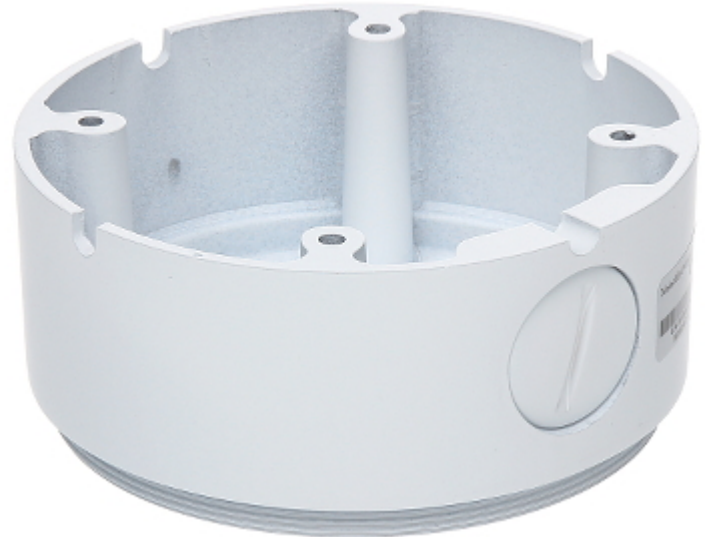

Code: BD-CV12W

## CEILING BRACKET FOR DOME CAMERAS **BD-CV12W**

Ceiling bracket for cameras. Designed to dome cameras. It can be used to vandal-proof cameras installation. It has very useful advantage, possibility to hide camera cables and connectors.

Suitable for cameras:	<ul style="list-style-type: none"> <li>• APTI-14V3-2812W,</li> <li>• APTI-24V3-2812W,</li> <li>• GEMINI-72D-34W,</li> <li>• GEMINI-91D-34W,</li> <li>• HV3-2812W,</li> <li>• CVD3-2812RS,</li> <li>• CV72A-2812/3W</li> </ul>
Material:	Metal
Color:	White
Distance from mounting surface:	56 mm
Weight:	0.295 kg
Dimensions:	Ø 122 x 56 mm
Guarantee:	2 years