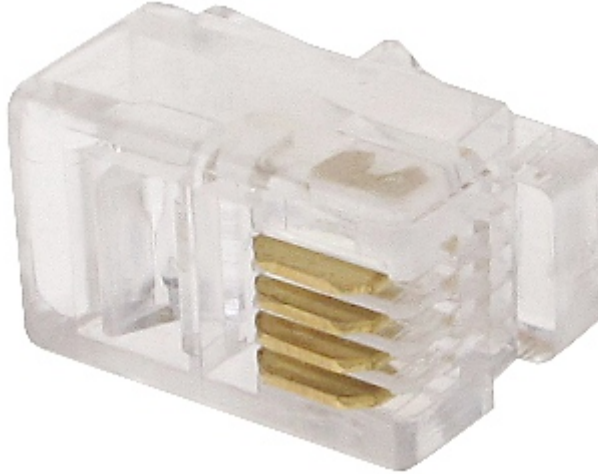

Code: RJ9*P10

RECEIVER PLUG **RJ9*P10**

In package:	10 pcs The price for package
Connector type:	RJ 9 Plug 4 pin
Attachment of connector elements:	Crimping
Wire mounting:	Crimping
Application:	Telephone cable
Material:	PET
Example of application:	• KP-4
Main features:	• Very easy and quick assembly
Weight:	0.001 kg
Dimensions:	15 x 10 x 5 mm
Guarantee:	2 years