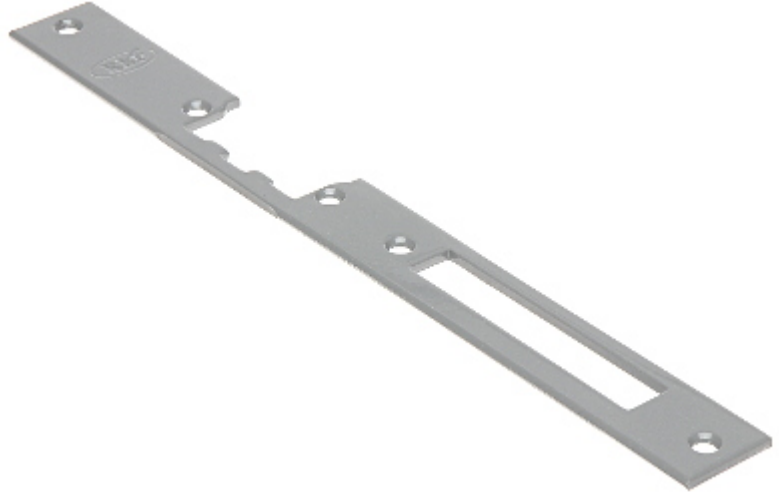

Code: SZZ-1

FACE PLATE **SZZ-1**

Flat, long, universal plate adapted for left- and right-hand door.

Application:	Adapted for left- and right-hand door
Weight:	0.1 kg
Color:	Light graphite - powder painting
Dimensions:	250 x 25 x 3 mm
Guarantee:	2 years