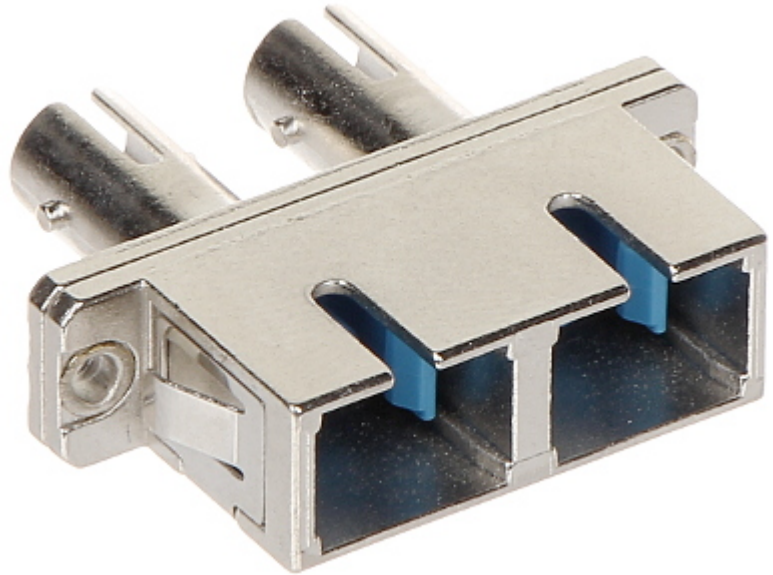

Code: AD-2SC/2ST

## SINGLE-MODE DUPLEX ADAPTER **AD-2SC/2ST**

Single-mode hybrid adapter DUPLEX AD-2SC/2ST for connecting two SC type plug with two ST type plugs. Adapters can be easily installed in patch-panels to connect a patchcord with a pigtail spliced to the distribution cable. Mounting holes allow to easy placement the adapter inside patch-panel.

Connector type:	SC duplex / ST duplex
Construction:	single-mode
Housing type:	Metal
Main features:	ceramic sleeve
Guarantee:	2 years