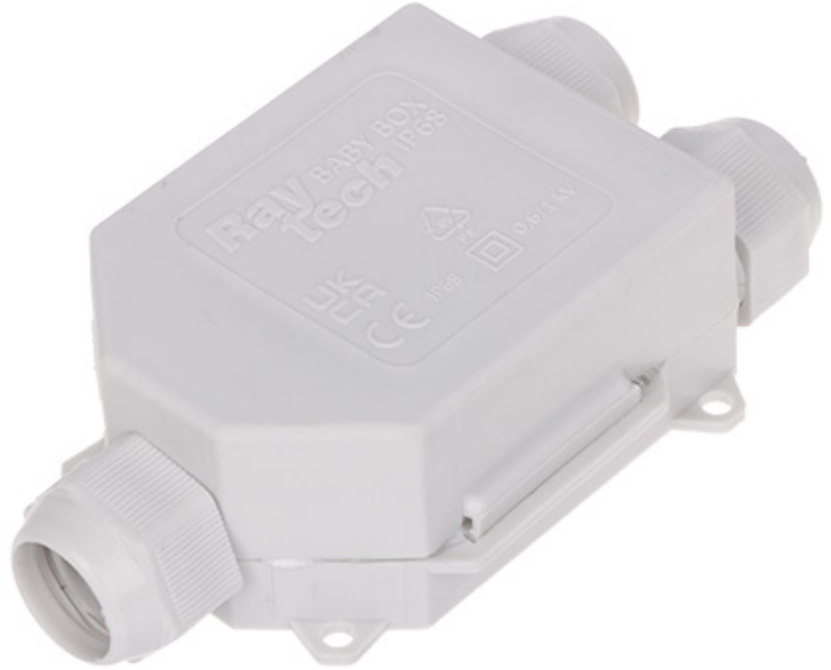

Code: BABY-BOX

JUNCTION BOX GELBOX **BABY-BOX** IP68 RayTech

Mounting box filled with gel, dedicated for connecting electric wires. The product meets the IP68 tightness class. The box is perfect to use in areas with high moisture and underground (for example in electrical garden installations). The box can be easily mounted in both a horizontal and vertical positions - there is no danger of flowing out the gel.

The gel used to seal is not harmful to humans, environmentally safe, and easily removable when it is necessary to modify the connection.

Voltage insulation:	1 kV
"Index of Protection":	IP68
Wire gauge:	max. 3 x 6 mm ²
Maximum cable diameter:	Ø 8 ... 18 mm
Maximum diameter of the electrical installation pipe:	Ø 16 mm or Ø 20 mm
Weight:	0.24
Internal dimensions:	87 x 63 x 43 mm
External dimensions:	92 x 80 x 47 mm
Manufacturer / Brand:	RayTech
Guarantee:	2 years