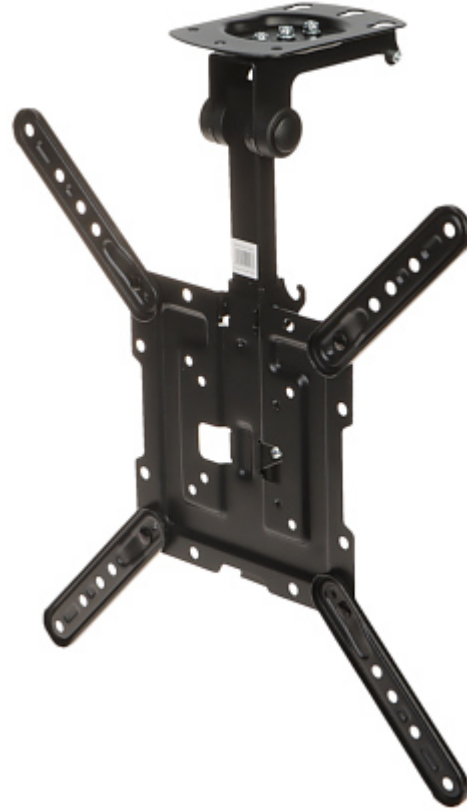

Code: BRATECK-LCD-CM344

## TV OR MONITOR CEILING MOUNT **BRATECK-LCD-CM344**

Mount designed for ceiling mounting.

Mounting standard:	VESA 75, 100, 100 x 200, 200, 200 x 300, 300, 200 x 400, 400
Screen size range:	23 " ... 55 "
Bearing capacity:	20 kg
Color:	Black
Tilt adjustment:	-90 ° ... 0 °
Horizontal rotation:	-45 ° ... 45 °
Rotation in the plane of the screen:	—
Main features:	<ul style="list-style-type: none"><li>• Adjustable distance from the ceiling</li><li>• Foldable design - screen and arm out of the way when not in use - space saving</li></ul>
Weight:	1.8 kg
Dimensions:	520 ... 614 x 435 x 165 mm
Manufacturer / Brand:	BRATECK
Guarantee:	2 years