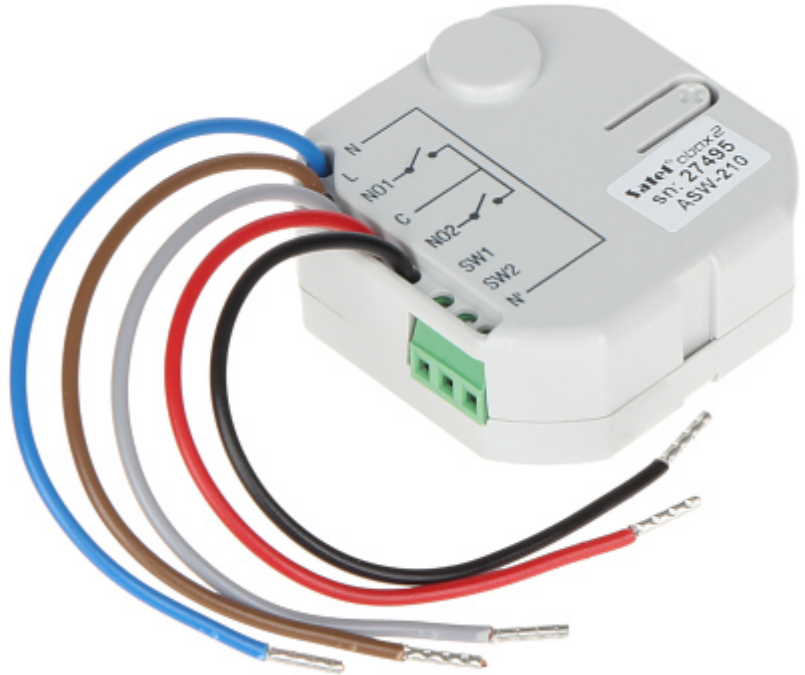

Code: ASW-210

WIRELESS TWO-CHANNEL 230V AC CONTROLLER **ASW-210** (Smart 2-CH Relay) ABAX/ABAX2 SATEL

The ASW-210 module is intended for remote switching on and off of devices powered from the 230V AC mains. The device has a compact dimensions and is intended for mounting inside the box.
The ASW-210 supports the other devices compatible with wireless ABAX/ABAX2 system.

Support:	ABAX/ABAX2 • ACU-220, ACU-280, ARU-200 • Cooperation available soon : ACU-120, ACU-270, INTEGRA-128-WRL, ARU-100
Number of control inputs:	2 pcs
Main features:	<ul style="list-style-type: none"> • The ASW-210 module is intended for remote switching on and off of devices powered from the 230V AC mains, • The control inputs are designed for connecting, for example, wall switches (mono and bistable), • Remote configuration, • Remote update of module software
Weight:	0.04 kg
Dimensions:	47 x 47 x 21 mm
Manufacturer / Brand:	SATEL
Guarantee:	2 years