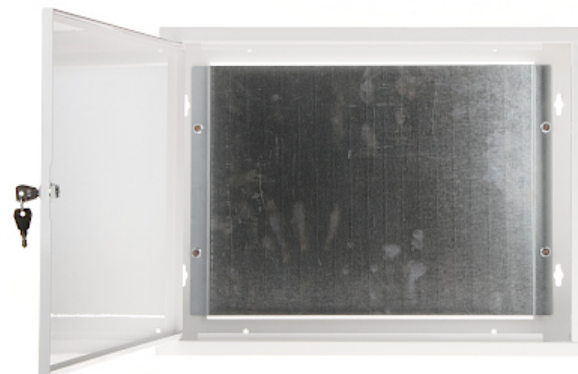

PRESENTATION

Internal view of the housing:

DELTA-OPTI Monika Matysiak / VAT:PL5251295225 / 60-713 Poznań, ul. Graniczna 10
Tel:+48 61 864 69 60 / GSM:+48 607 60 11 66 / Fax:+48 61 864 69 65 / e-mail:shop@delta.poznan.pl
Monday-Friday: 8.00-19.00 / Saturday: 8.00-14.00