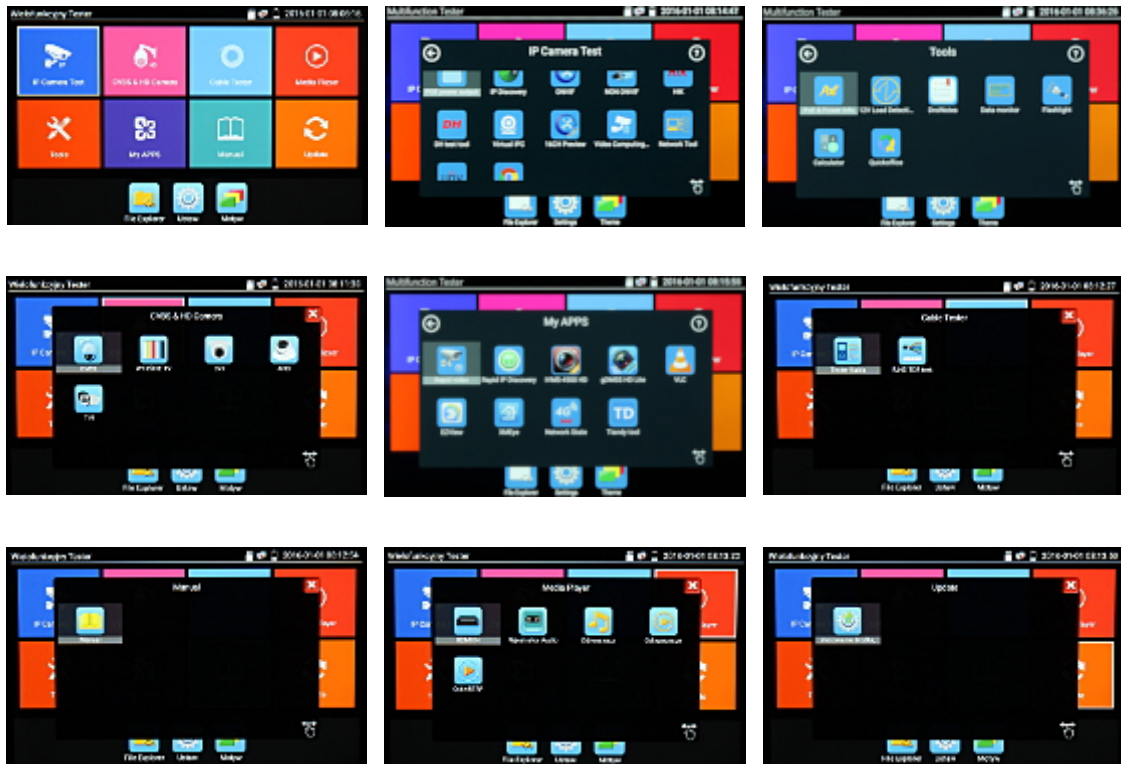

## PRESENTATION

Front panel (main menu options visible):

Connectors:

Rear view:

Main menu:

In the kit:

The tester with accessories housed in a handy bag: