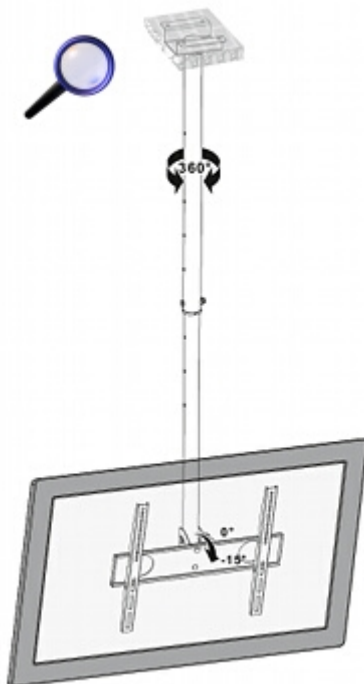

Possibility of mount adjustment: