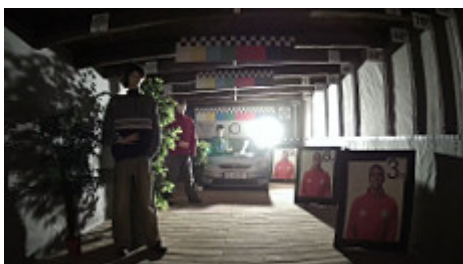

Camera connectors:

Connectors description:

In the kit:

OUR TESTS

Camera image at artificial illumination (about 30Lux):

Camera image at night conditions with internal built-in IR illuminator on:

Camera image at direct strong light opposite to camera: