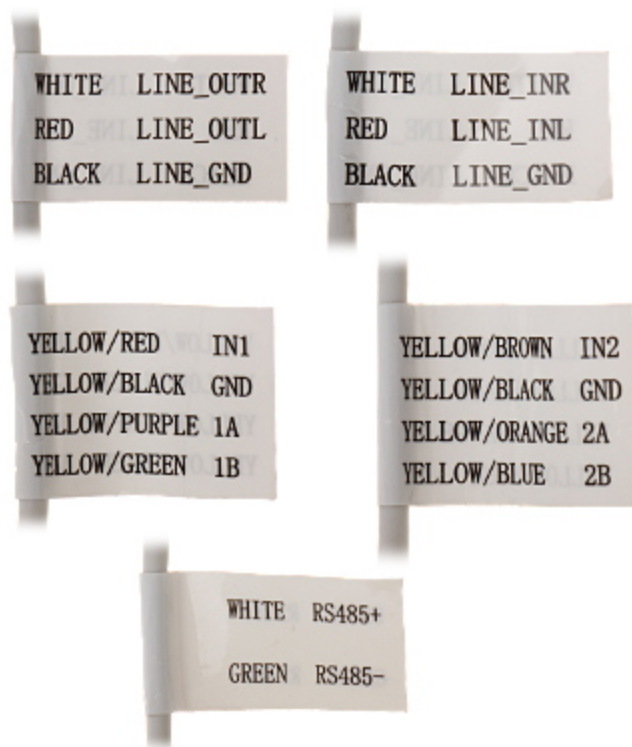

Connectors description: