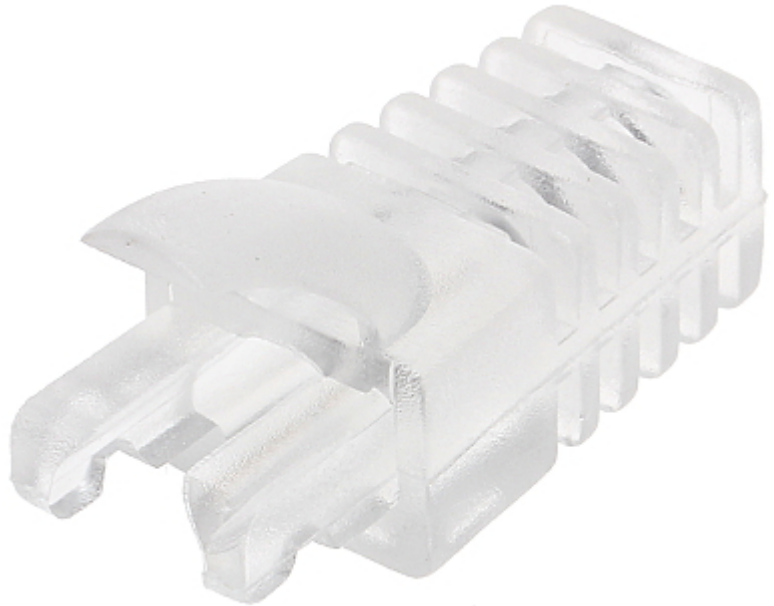

Code: RJ45/WP-T/INF*P100

RJ-45 PLUG INTERNAL SHIELD **RJ45/WP-T/INF*P100**

Net: **3.63 EUR** Gross: **4.46 EUR**

The shield should be mounted before crimping the RJ45 plug. After crimping the plug there is no possibility to remove the shield.

SPECIFICATION

In package:	100 pcs The price for package
Application:	RJ-45 modular plug internal shield
Material:	Rubber
Color:	(transparent)
Weight:	0.001 kg
Dimensions:	27 x 12 x 15 mm
Guarantee:	2 years