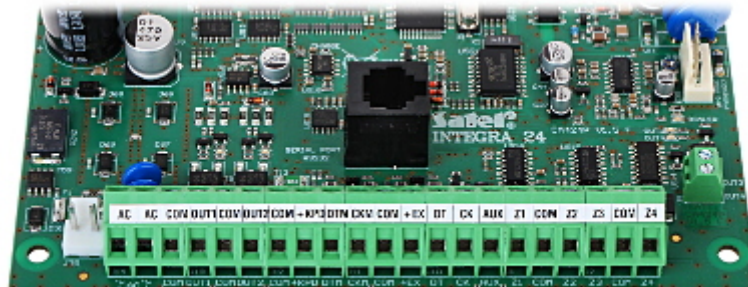

Code: INTEGRA-24

ALARM CONTROL PANEL INTEGRA-24 SATEL

Net: 299.00 PLN Gross: 367.77 PLN

The "INTEGRA" alarm control panels are not limited to protection against burglary, but they may also include access control systems and intelligent home systems. The device must work with CA-INTEGRA/KL-LCD keypad. Device has built-in 1.2A switching mode backup power supply with battery charging and diagnostic features. System operation is possible with LCD keypads, partition keypads, keyfobs and proximity cards or remotely with PC or mobile phone. Device has access control and home automation features. Flash firmware upgrade with a PC.

SPECIFICATION

Mainboard inputs:	4 pcs
Mainboard outputs:	4 pcs
Maximal number of supported inputs:	24 pcs
Maximal number of supported outputs:	24 pcs
Current-carrying capacity, low-current programmable outputs:	50 mA
Current-carrying capacity, high-current programmable outputs (+/-10%):	2 A - 2 pcs
Maximal load:	1.2 A
Users + admins:	16 + 1
Partitions:	1
Zones:	4
Expansion modules:	max. 32
Events memory:	439
Timers:	16
Supported keypads:	max. 4 pcs
Supporting the wireless ABAX system via bus:	✓
Keyboard included:	—
Enclosure included:	—
Protection class (Grade):	2
Main features:	• Access control and home automation functions
Power supply:	18 V AC / 204 mA
Operation temp:	-10 °C ... 55 °C
Permissible relative humidity:	93 %

PRESENTATION

Control panel mainboard:

Connectors:

In the kit: