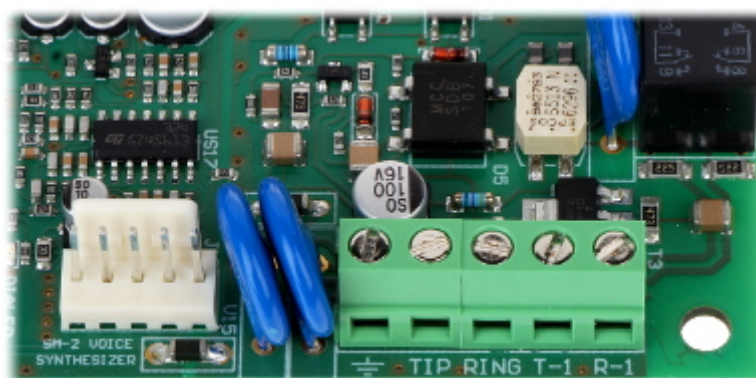

Code: INTEGRA-24

ALARM CONTROL PANEL INTEGRA-24 SATEL

Net: 299.00 PLN Gross: 367.77 PLN

The "INTEGRA" alarm control panels are not limited to protection against burglary, but they may also include access control systems and intelligent home systems. The device must work with CA-INTEGRA/KL-LCD keypad. Device has built-in 1.2A switching mode backup power supply with battery charging and diagnostic features. System operation is possible with LCD keypads, partition keypads, keyfobs and proximity cards or remotely with PC or mobile phone. Device has access control and home automation features. Flash firmware upgrade with a PC.

SPECIFICATION

Mainboard inputs:	4 pcs
Mainboard outputs:	4 pcs
Maximal number of supported inputs:	24 pcs
Maximal number of supported outputs:	24 pcs
Current-carrying capacity, low-current programmable outputs:	50 mA
Current-carrying capacity, high-current programmable outputs (+/-10%):	2 A - 2 pcs
Maximal load:	1.2 A
Users + admins:	16 + 1
Partitions:	1
Zones:	4
Expansion modules:	max. 32
Events memory:	439
Timers:	16
Supported keypads:	max. 4 pcs
Supporting the wireless ABAX system via bus:	✓
Keyboard included:	—
Enclosure included:	—
Protection class (Grade):	2
Main features:	• Access control and home automation functions
Power supply:	18 V AC / 204 mA
Operation temp:	-10 °C ... 55 °C
Permissible relative humidity:	93 %

PRESENTATION

Control panel mainboard:

Connectors:

In the kit: