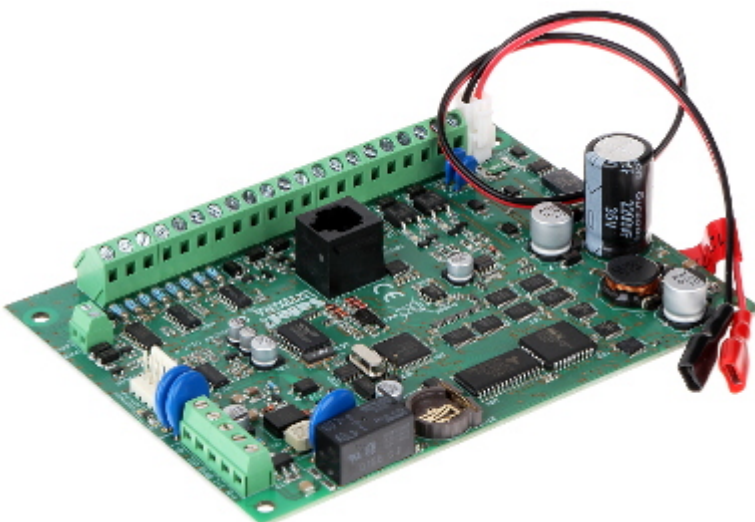

Code: INTEGRA-24

ALARM CONTROL PANEL INTEGRA-24 SATEL

Net: 299.00 PLN Gross: 367.77 PLN

The "INTEGRA" alarm control panels are not limited to protection against burglary, but they may also include access control systems and intelligent home systems. The device must work with CA-INTEGRA/KL-LCD keypad. Device has built-in 1.2A switching mode backup power supply with battery charging and diagnostic features. System operation is possible with LCD keypads, partition keypads, keyfobs and proximity cards or remotely with PC or mobile phone. Device has access control and home automation features. Flash firmware upgrade with a PC.

SPECIFICATION

Mainboard inputs:	4 pcs
Mainboard outputs:	4 pcs
Maximal number of supported inputs:	24 pcs
Maximal number of supported outputs:	24 pcs
Current-carrying capacity, low-current programmable outputs:	50 mA
Current-carrying capacity, high-current programmable outputs (+/-10%):	2 A - 2 pcs
Maximal load:	1.2 A
Users + admins:	16 + 1
Partitions:	1
Zones:	4
Expansion modules:	max. 32
Events memory:	439
Timers:	16
Supported keypads:	max. 4 pcs
Supporting the wireless ABAX system via bus:	✓
Keyboard included:	—
Enclosure included:	—
Protection class (Grade):	2
Main features:	• Access control and home automation functions
Power supply:	18 V AC / 204 mA
Operation temp:	-10 °C ... 55 °C
Permissible relative humidity:	93 %