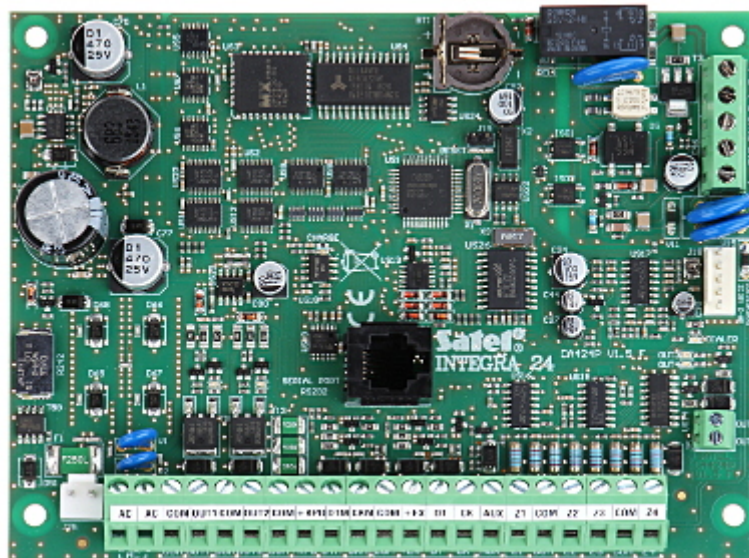

Code: INTEGRA-24

ALARM CONTROL PANEL INTEGRA-24 SATEL

Net: 299.00 PLN Gross: 367.77 PLN

The "INTEGRA" alarm control panels are not limited to protection against burglary, but they may also include access control systems and intelligent home systems. The device must work with CA-INTEGRA/KL-LCD keypad. Device has built-in 1.2A switching mode backup power supply with battery charging and diagnostic features. System operation is possible with LCD keypads, partition keypads, keyfobs and proximity cards or remotely with PC or mobile phone. Device has access control and home automation features. Flash firmware upgrade with a PC.

SPECIFICATION

Mainboard inputs:	4 pcs
Mainboard outputs:	4 pcs
Maximal number of supported inputs:	24 pcs
Maximal number of supported outputs:	24 pcs
Current-carrying capacity, low-current programmable outputs:	50 mA
Current-carrying capacity, high-current programmable outputs (+/-10%):	2 A - 2 pcs
Maximal load:	1.2 A
Users + admins:	16 + 1
Partitions:	1
Zones:	4
Expansion modules:	max. 32
Events memory:	439
Timers:	16
Supported keypads:	max. 4 pcs
Supporting the wireless ABAX system via bus:	✓
Keyboard included:	—
Enclosure included:	—
Protection class (Grade):	2
Main features:	• Access control and home automation functions
Power supply:	18 V AC / 204 mA
Operation temp:	-10 °C ... 55 °C
Permissible relative humidity:	93 %

PRESENTATION

Control panel mainboard:

Connectors:

In the kit: