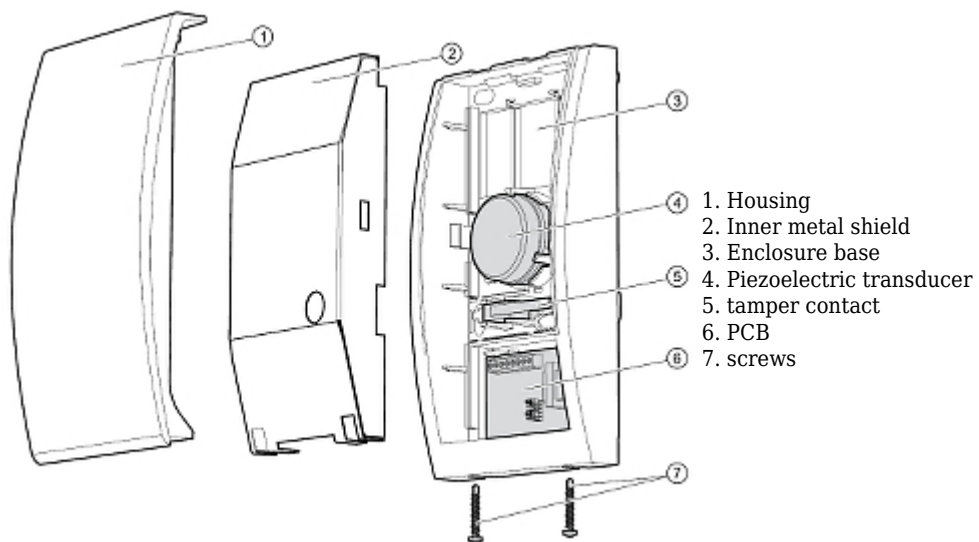

### SPECIFICATION

Current consumption:	max. 520 mA
Sound pressure level:	120 dB
Operation temp:	-35 °C ... 55 °C
Weight:	0.82 kg
Dimensions:	148 x 254 x 64 mm
Power supply:	12 V DC $\pm$ 15% (powering from external adapter)
Manufacturer / Brand:	SATEL
Guarantee:	2 years

Internal view:

Description of particular elements of the device:

Mounting side view:

In the kit: