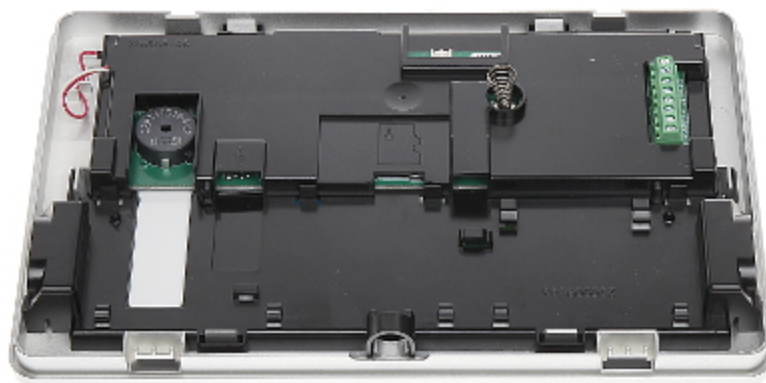

GRAPHIC KEYPAD FOR ALARM CONTROL PANEL INT-TSH-WSW SATELNet: **233.27 USD** Gross: **286.92 USD**

The INT-TSH-WSW sensoric keypad does not only stand for attractive design, but also for simplification for the daily operation of advanced alarm systems and home automation using the functionalities of the INTEGRA, INTEGRA Plus, VERSA, VERSA Plus control units.

With the MAKRO functions, a whole sequence of actions can be performed through a single command.

**SPECIFICATION**

Support:	INTEGRA, INTEGRA Plus, VERSA, VERSA Plus
Main features:	<ul style="list-style-type: none"> • Large, easily readable LCD with backlight displaying detailed information on system state • 2 Inputs - INTEGRA, INTEGRA Plus only • 7 " capacitive touch screen • MAKRO features that activates sequence of actions with a single key • easy operation of the multi-zone systems • Alarms: keypad hold-down PANIC, FIRE and AUX • Buzzer for acoustic signaling of some system events • Panel communication loss indication • Microswitch as tamper contact • Memory card slot - microSD
Power supply:	12 V DC
Current consumption:	max. 550 mA
Color:	White
Operation temp:	-10 °C ... 55 °C
Weight:	0.400 kg
Dimensions:	196 x 129 x 22 mm
Manufacturer / Brand:	SATEL
Guarantee:	2 years

PRESENTATION

Mounting side view:

View after remove the cover:

In the kit: