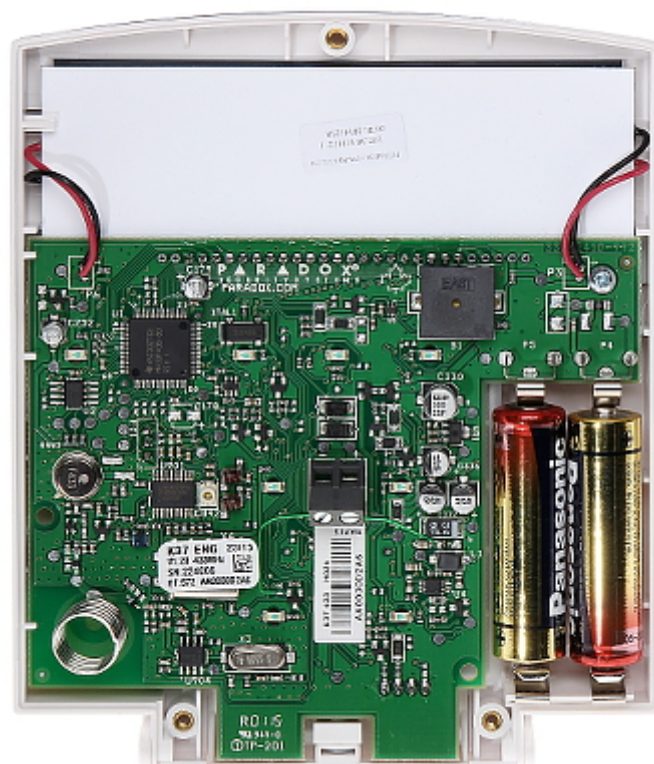

## WIRELESS KEYPAD K-37 PARADOX

Net: 111.55 USD Gross: 137.21 USD

The K-37 keypad is intended for daily operations and programming the PARADOX - Spectra SP, Magellan M series alarm control system. The keypad allows to support the systems with ability to usage the wireless devices such as e.g.: detectors, magnetic contacts, fobs. With the icon LCD display showing the messages as icons, even advanced functionalities of the alarm control unit are simple and convenient.

### SPECIFICATION

Frequency band:	433 MHz
Radio communication range (at open area):	~ 40 m
Main features:	<ul style="list-style-type: none"><li>• LCD display</li><li>• Backlight color - Blue</li><li>• Support StayD function</li><li>• Buzzer for acoustic signaling of some system events</li><li>• One-touch action buttons</li><li>• Alarms: keypad hold-down PANIC, FIRE and AUX</li><li>• Assign to one or more partitions</li><li>• Adjustable backlight</li><li>• Power-saving mode</li></ul>
Complies with norms:	EN 61000-6-3, EN 50130-4, EN 60950-1, ETSI EN 300 220-2, ETSI EN 301 489-1, ETSI EN 301 489-3
Color:	White / Silver
Power supply:	<ul style="list-style-type: none"><li>• 2 x AA Alkaline batteries - included</li><li>• 6 V DC (power adapter not included)</li></ul>
Operation temp:	-10 °C ... 55 °C
Weight:	0.318 kg
Dimensions:	122 x 146 x 34 mm
Supported languages:	English
Country of origin:	Canada
Manufacturer / Brand:	PARADOX
Guarantee:	2 years

## PRESENTATION

Internal view:

Mounting side view: