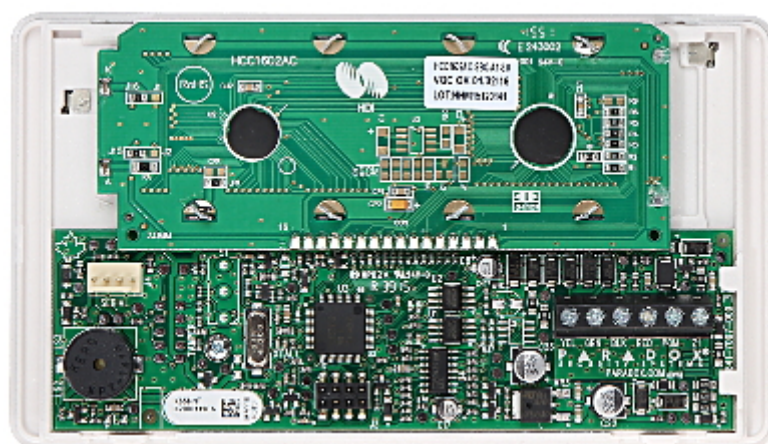

Mounting side view: