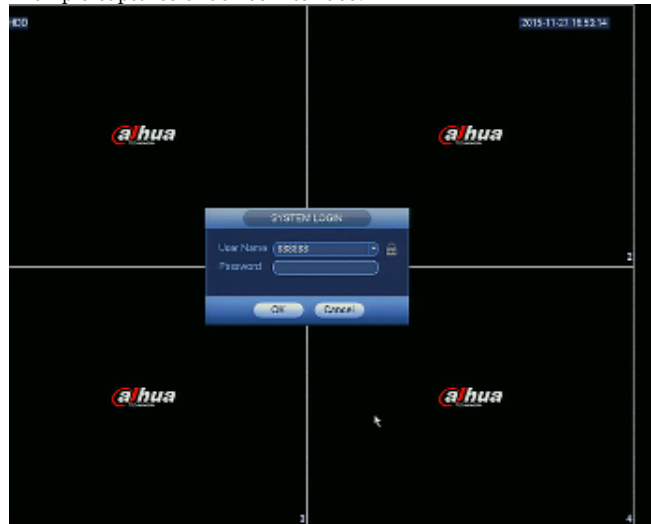

Rear panel:

In the kit:

Example captures of device interface:

HDD FOR DVR:

Top view:

The Seagate drives marked SkyHawk are designed to work in video surveillance systems. Its design allows for error-free recording of several Full HD streams in 24/7 mode.