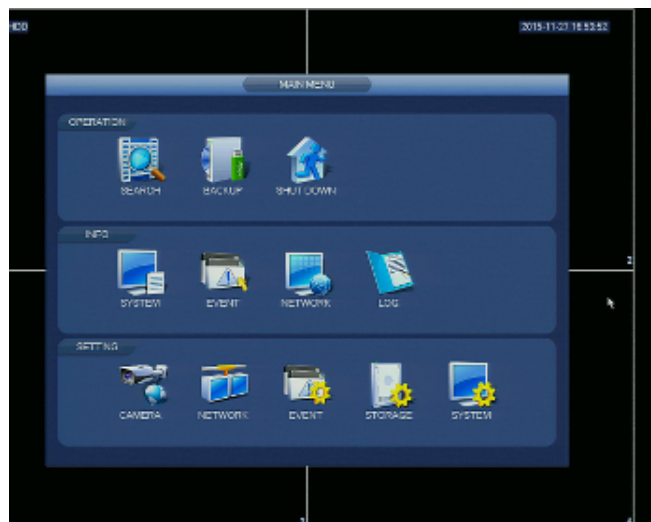

Web browser access ports:	80, 37777
PC client access ports:	37777
Mobile client access ports:	37777
RTSP URL:	rtsp://admin:admin@192.168.1.108:554/cam/realmonitor?channel=1&subtype=0 - Main stream rtsp://admin:admin@192.168.1.108:554/cam/realmonitor?channel=1&subtype=1 - Sub stream
Multi-operation:	Pentaplex
Alarm inputs / outputs:	4 pcs / 2 pcs - Relay output
PTZ control:	✓
Motion Detection:	22 x 18 motion zones
Intelligent Image Analysis:	✓
USB:	1 pcs USB 3.0 1 pcs USB 2.0
Mouse support:	✓
IR remote controller in the set:	—
Power supply:	12 V DC / 4 A (power adapter included)
Weight:	1.61 kg
Dimensions:	375 x 282 x 56 mm
Supported languages:	Polish, English, Bulgarian, Czech, Finnish, Greek, Romanian, Serbian, Slovenian, Hungarian
Country of origin:	China
Manufacturer / Brand:	DAHUA
Guarantee:	3 years

Rear panel:

In the kit:

Example captures of device interface:

HDD FOR DVR:

Top view:

The Seagate drives marked SkyHawk are designed to work in video surveillance systems. Its design allows for error-free recording of several Full HD streams in 24/7 mode.