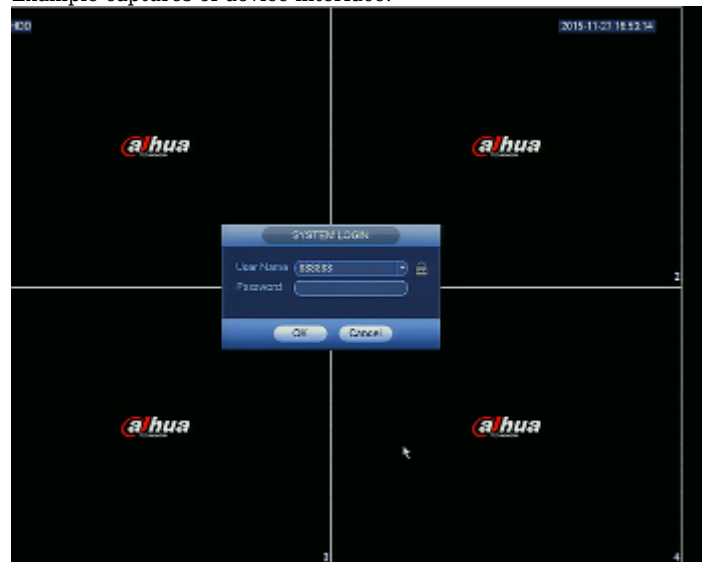

Default admin user / password:	admin / admin
Default IP address:	192.168.1.108
Web browser access ports:	80, 37777
PC client access ports:	37777
Mobile client access ports:	37777
RTSP URL:	rtsp://admin:admin@192.168.1.108:554/cam/realmonitor?channel=1&subtype=0 - Main stream rtsp://admin:admin@192.168.1.108:554/cam/realmonitor?channel=1&subtype=1 - Sub stream
Multi-operation:	Pentaplex
Alarm inputs / outputs:	—
PTZ control:	IP Speed Dome Cameras
Motion Detection:	22 x 18 motion zones - after motion detection records detected channels only
Intelligent Image Analysis:	✓
USB:	2 pcs USB 2.0
Mouse support:	✓
IR remote controller in the set:	—
Power supply:	12 V DC / 2 A (power adapter included)
Weight:	0.84 kg
Dimensions:	260 x 225 x 48 mm
Supported languages:	English, Polish
Country of origin:	China
Manufacturer / Brand:	DAHUA
Guarantee:	3 years

Front panel:

DELTA-OPTI Monika Matysiak / VAT:PL5251295225 / 60-713 Poznań, ul. Graniczna 10
Tel:+48 61 864 69 60 / GSM:+48 607 60 11 66 / Fax:+48 61 864 69 65 / e-mail:shop@delta.poznan.pl
Monday-Friday: 8.00-19.00 / Saturday: 8.00-14.00

Rear panel:

In the kit:

Example captures of device interface:

Top view:

The Seagate drives marked SkyHawk are designed to work in video surveillance systems. Its design allows for error-free recording of several Full HD streams in 24/7 mode.