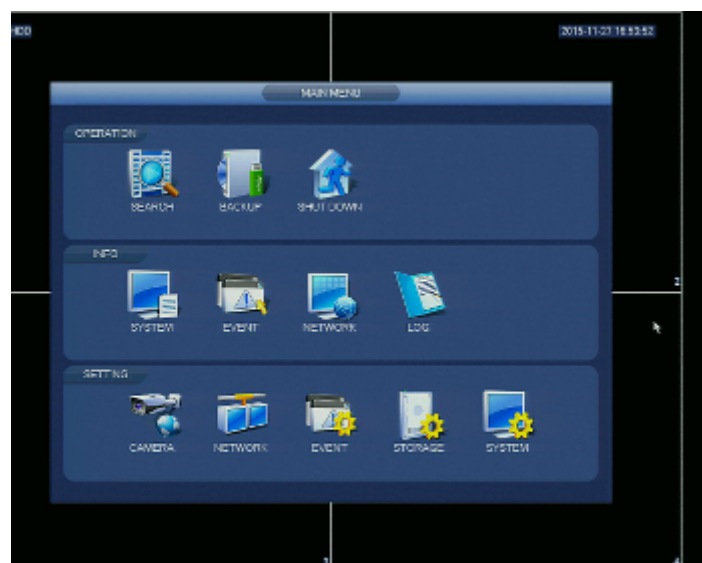

Default admin user / password:	admin / admin
Default IP address:	192.168.1.108
Web browser access ports:	80, 37777
PC client access ports:	37777
Mobile client access ports:	37777
RTSP URL:	rtsp://admin:admin@192.168.1.108:554/cam/realmonitor?channel=1&subtype=0 - Main stream rtsp://admin:admin@192.168.1.108:554/cam/realmonitor?channel=1&subtype=1 - Sub stream
Multi-operation:	Pentaplex
Alarm inputs / outputs:	—
PTZ control:	IP Speed Dome Cameras
Motion Detection:	22 x 18 motion zones - after motion detection records detected channels only
Intelligent Image Analysis:	✓
USB:	2 pcs USB 2.0
Mouse support:	✓
IR remote controller in the set:	—
Power supply:	12 V DC / 2 A (power adapter included)
Weight:	0.84 kg
Dimensions:	260 x 225 x 48 mm
Supported languages:	English, Polish
Country of origin:	China
Manufacturer / Brand:	DAHUA
Guarantee:	3 years

Rear panel:

In the kit:

Example captures of device interface:

Top view:

The Seagate drives marked SkyHawk are designed to work in video surveillance systems. Its design allows for error-free recording of several Full HD streams in 24/7 mode.