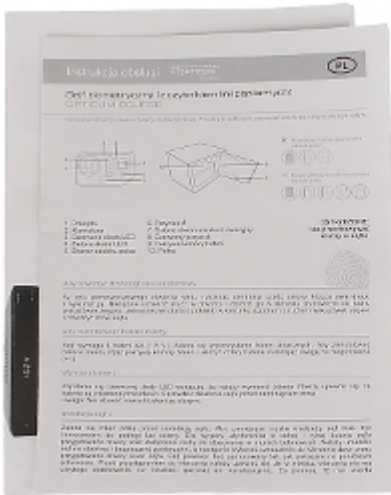

### SPECIFICATION

Power supply:	4 x AA 1.5 V
Color:	Black
Main features:	<ul style="list-style-type: none"><li>• Support up to 20 finger prints</li><li>• Emergency opening with the key</li><li>• Optical and acoustic operations signaling</li><li>• Electronic lock with 4-8 digital code</li></ul>
Manufacturer code:	* 1 2 3 4 * - opening and closing the lock
Plate thickness:	2 mm
Weight:	8.21 kg
Dimensions:	350 x 250 x 256 mm
Manufacturer / Brand:	Opticum
Country of origin:	China
Guarantee:	2 years

Mounting side view:

In the kit:

**PACKAGE**

Dimensions (L x W x H): 0x0x0 mm    Gross Weight: 0 kg