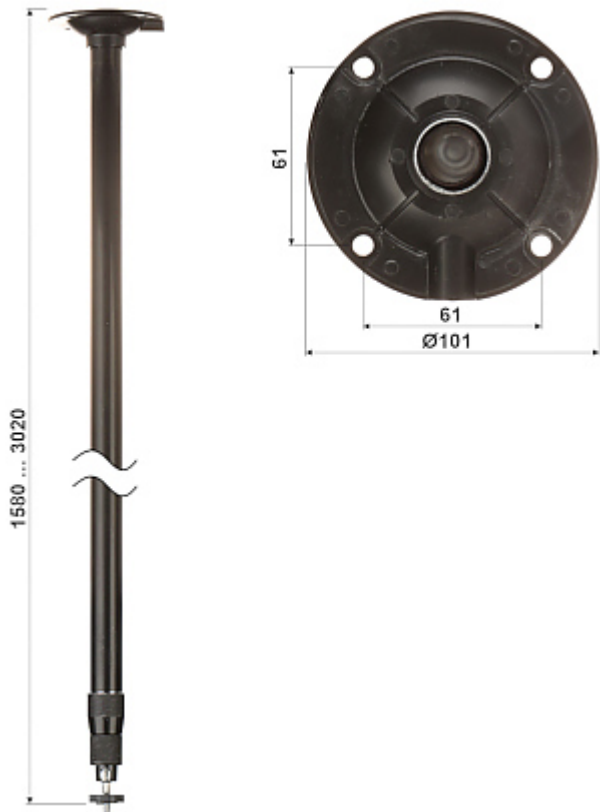

Code: BR-150X300-B

CAMERA CEILING TELESCOPIC BRACKET **BR-150X300-B**

Net: **23.05 EUR** Gross: **23.05 EUR**

Ceiling bracket for indoor cameras.

Camera position adjustment in all planes. Bracket has cable entry.

SPECIFICATION

Material:	Aluminum + Plastic
Color:	Black
Distance from mounting surface:	1.58 ... 3.02 m
Weight:	0.83 kg
Dimensions:	Ø 0.101 x 1.58 ... 3.02 m
Guarantee:	2 years

PRESENTATION

Bracket has cable entry:

DELTA-OPTI Monika Matysiak; <https://www.delta.poznan.pl>
POL; 60-713 Poznań; Graniczna 10
e-mail: delta-opti@delta.poznan.pl; tel: +(48) 61 864 69 60

Bracket dimensions:

PACKAGE

Dimensions (L x W x H): 0x0x0 mm	Gross Weight: 0 kg
----------------------------------	--------------------