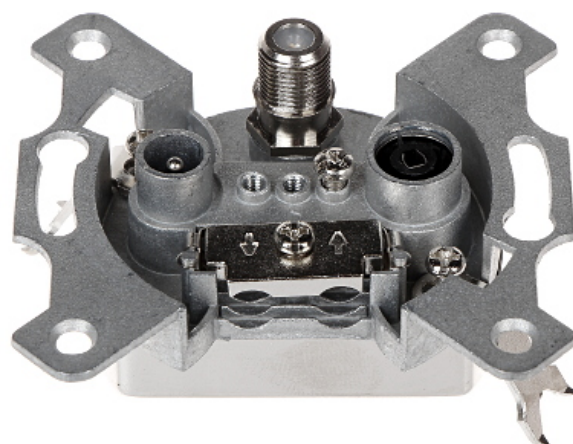

DELTA-OPTI Monika Matysiak; <https://www.delta.poznan.pl>
POL; 60-713 Poznań; Graniczna 10
e-mail: delta-opti@delta.poznan.pl; tel: +(48) 61 864 69 60