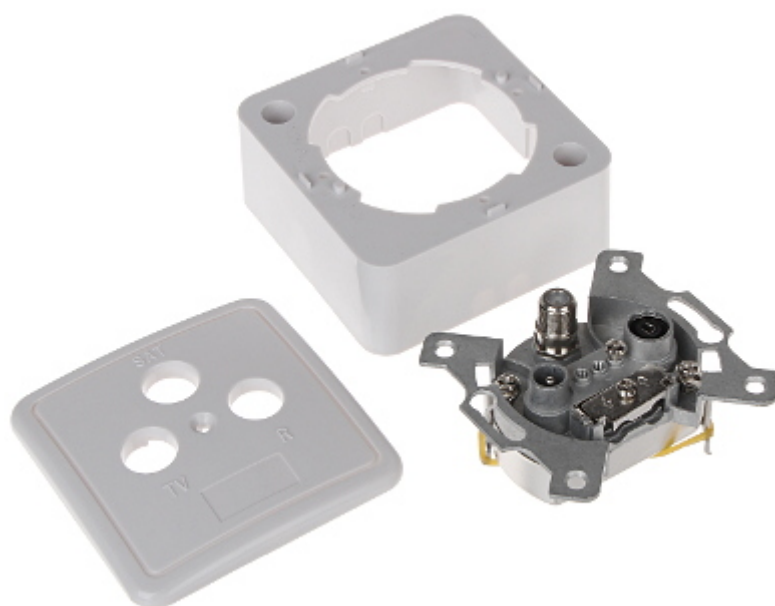

DELTA-OPTI Monika Matysiak; <https://www.delta.poznan.pl>
POL; 60-713 Poznań; Graniczna 10
e-mail: delta-opti@delta.poznan.pl; tel: +(48) 61 864 69 60