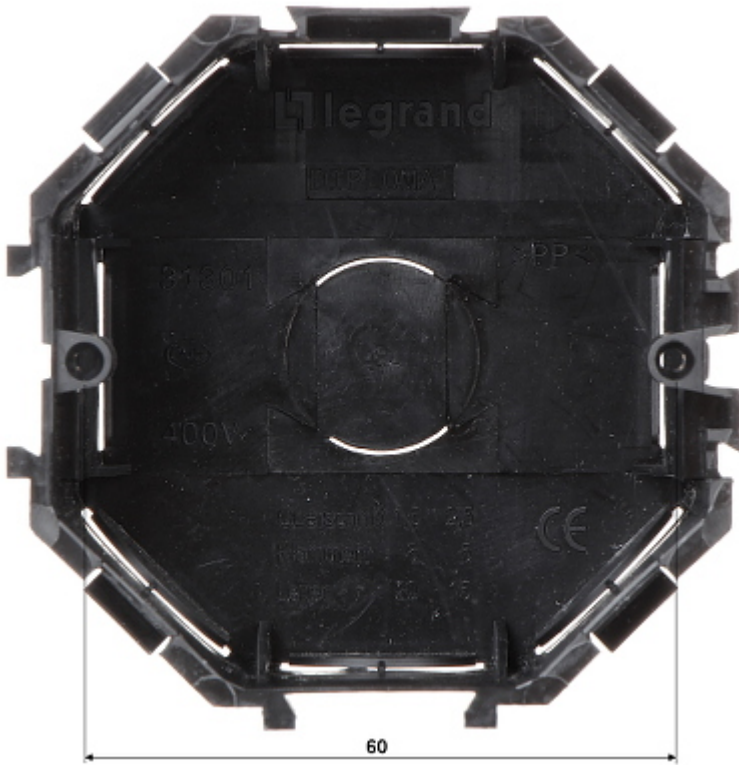

Code: LE-031301

FLUSH BOX **LE-031301** LEGRAND

Net: **0.41 EUR** Gross: **0.41 EUR**

Flush mounting box. Universal 1-gang box, can be fitted alongside one another.
Possibility of vertical or horizontal mounting.

SPECIFICATION

Application:	Arteor, Galea Life, Mosaic, Vela, Valena, Niloé, Kaptika product series
"Index of Protection":	IP20
Main features:	<ul style="list-style-type: none">• Flush-mounted• 2 fixing points
Material:	Plastic
Color:	Black
Weight:	0.016 kg
Internal dimensions:	67 x 62 x 40 mm
Dimensions:	75 x 75 x 42 mm
Montage hole diameter:	Ø 80 mm
Manufacturer / Brand:	LEGRAND
Guarantee:	2 years

PRESENTATION

Front view:

Side view:

Rear view:

Example of application:

PACKAGE

Dimensions (L x W x H): 0x0x0 mm	Gross Weight: 0 kg
----------------------------------	--------------------

DELTA-OPTI Monika Matysiak; <https://www.delta.poznan.pl>
POL; 60-713 Poznań; Graniczna 10
e-mail: delta-opti@delta.poznan.pl; tel: +(48) 61 864 69 60